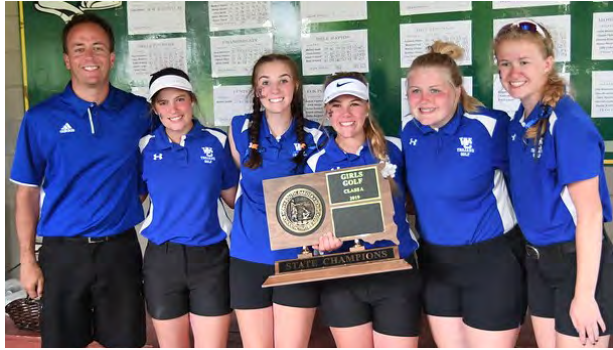

CLASS A TEAM RESULTS

1	West Central	703
2	Sisseton	717
3	Hot Springs	730
4	Madison	743
5	Parkston	744
6	Sioux Falls Christian	767
7	Winner	777
8	Canton	779
9	Belle Fouche	781
10	Vermillion	787
11	Milbank	796
12	Mobridge-Pollock	818
13	Elk Point-Jefferson	832
14	Chamberlain	846
15	St. Thomas More	852
16	Dell Rapids	873

State Class A Champions West Central

Team members include: Jayme Carlson, Jordyn Driscoll, Lauryn Driscoll, Abbi Mausbach, Chloe Scott, Head Coach Tony Lanham