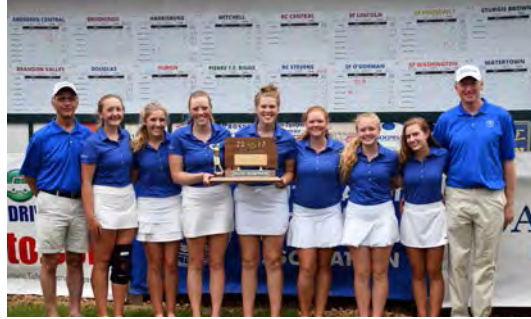

CLASS AA TEAM RESULTS

1	Sioux Falls O’Gorman	611
2	Aberdeen Central	652
3	Rapid City Stevens	668
4	Sioux Falls Roosevelt	690
5	Brandon Valley	692
6	Yankton	693
7	Pierre T.F. Riggs	710
8	Mitchell	731
9	Harrisburg	737
10	Watertown	757
11	Huron	767
12	Douglas	770
13	Sioux Falls Washington	785
14	Brookings	806
15	Sioux Falls Lincoln	807

**State Class AA Champions
Sioux Falls O’Gorman**

Team members include: Sophie Jansa, Sophia Salter, Maddie Otta, Carly Kunkel, Jenna Sutcliffe, Emily Olson
Head Coach Tom Jansa

GIRLS STATE TEAM CHAMPIONS AND RUNNERS-UP

(Champion listed in first column, runner-up in second)

Tournaments for individual medalists established in 1969

Girls Golf - One Class System

*	1973	Brookings	Sioux Falls Lincoln
*	1974	Brookings	Watertown
	1976	Brookings	Sioux Falls Lincoln
*	Fall Tournament		

Girls Class “B” Golf - Two Class System

1977	Mobridge	Beresford	1990	Elk Point	Beresford
1978	Beresford	Flandreau	1991	Elk Point	Hamlin
1979	Beresford	Custer	1992	Elk Point	Deuel
1980	Beresford	Faulkton	1993	Elk Point	Deuel
1981	Custer	Beresford	1994	Burke	Beresford
1982	Custer	Beresford	1995	Beresford	Scotland
1983	Custer	Bon Homme	1996	Burke	Beresford
1984	Bennett County	Clear Lake	1997	Beresford	Burke
1985	Bennett County	Webster	1998	Elk Point-Jefferson	Burke
1986	Bennett County	Parkston	1999	McCook Central	Hamlin
1987	Hamlin	Lemmon	2000	Elk Point-Jefferson	Burke
1988	Hamlin	Flandreau	2001	Beresford	Burke
1989	Beresford	Parkston			

Girls Class “A” Golf - Two Class System

1977	Brookings	Huron	1990	SF O’Gorman	Brookings
1978	Watertown	SF Washington	1991	SF O’Gorman	SF Lincoln
1979	Watertown	Madison	1992	Lead	SF Lincoln
1980	RC Stevens	SF Lincoln	1993	SF O’Gorman	SF Lincoln
1981	SF Washington	RC Stevens	1994	RC Stevens	Yankton
1982	SF Washington	RC Stevens	1995	RC Stevens	SF O’Gorman
1983	RC Stevens	Watertown	1996	RC Stevens	SF O’Gorman
1984	SF O’Gorman	RC Stevens	1997	RC Stevens	SF O’Gorman
1985	SF O’Gorman	Brookings	1998	Brookings	SF O’Gorman
1986	SF O’Gorman	Brookings	1999	RC Stevens	Brookings
1987	SF O’Gorman	Brookings	2000	SF O’Gorman	RC Stevens
1988	Brookings	RC Stevens	2001	Brookings	SF O’Gorman
1989	SF Washington	Madison