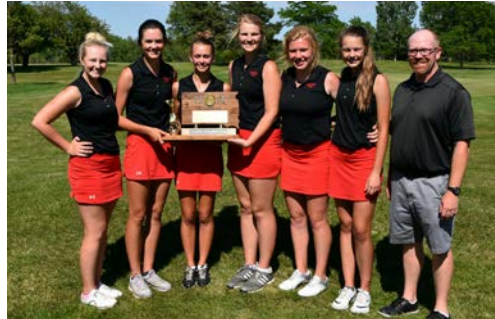

CLASS AA TEAM RESULTS

1	Yankton	666
2	Sioux Falls O’Gorman	672
3	Aberdeen Central	690
4	Rapid City Stevens	693
5	Brookings	695
6	Pierre T.F. Riggs	708
7	Sioux Falls Roosevelt	711
8	Rapid City Central	746
9	Brandon Valley	757
10	Harrisburg	782
11	Sioux Falls Lincoln	792
12	Sioux Falls Washington	793
13	Douglas	801
14	Watertown	806
15	Sturgis Brown	811
16	Mitchell	825

**State Class AA Champions
Yankton**

Team members include: Becky Frick, Linze Cowman, Morgan Strahl,
Payton Pierce, Darian Tramp, Ashley VanMeeteren
Head Coach Brett Sime

GIRLS STATE TEAM CHAMPIONS AND RUNNERS-UP

(Champion listed in first column, runner-up in second)

Tournaments for individual medalists established in 1969

Girls Golf - One Class System

*	1973	Brookings	Sioux Falls Lincoln
*	1974	Brookings	Watertown
	1976	Brookings	Sioux Falls Lincoln
*	Fall Tournament		

Girls Class “B” Golf - Two Class System

1977	Mobridge	Beresford	1990	Elk Point	Beresford
1978	Beresford	Flandreau	1991	Elk Point	Hamlin
1979	Beresford	Custer	1992	Elk Point	Deuel
1980	Beresford	Faulkton	1993	Elk Point	Deuel
1981	Custer	Beresford	1994	Burke	Beresford
1982	Custer	Beresford	1995	Beresford	Scotland
1983	Custer	Bon Homme	1996	Burke	Beresford
1984	Bennett County	Clear Lake	1997	Beresford	Burke
1985	Bennett County	Webster	1998	Elk Point-Jefferson	Burke
1986	Bennett County	Parkston	1999	McCook Central	Hamlin
1987	Hamlin	Lemmon	2000	Elk Point-Jefferson	Burke
1988	Hamlin	Flandreau	2001	Beresford	Burke
1989	Beresford	Parkston			

Girls Class “A” Golf - Two Class System

1977	Brookings	Huron	1990	SF O’Gorman	Brookings
1978	Watertown	SF Washington	1991	SF O’Gorman	SF Lincoln
1979	Watertown	Madison	1992	Lead	SF Lincoln
1980	RC Stevens	SF Lincoln	1993	SF O’Gorman	SF Lincoln
1981	SF Washington	RC Stevens	1994	RC Stevens	Yankton
1982	SF Washington	RC Stevens	1995	RC Stevens	SF O’Gorman
1983	RC Stevens	Watertown	1996	RC Stevens	SF O’Gorman
1984	SF O’Gorman	RC Stevens	1997	RC Stevens	SF O’Gorman
1985	SF O’Gorman	Brookings	1998	Brookings	SF O’Gorman
1986	SF O’Gorman	Brookings	1999	RC Stevens	Brookings
1987	SF O’Gorman	Brookings	2000	SF O’Gorman	RC Stevens
1988	Brookings	RC Stevens	2001	Brookings	SF O’Gorman
1989	SF Washington	Madison