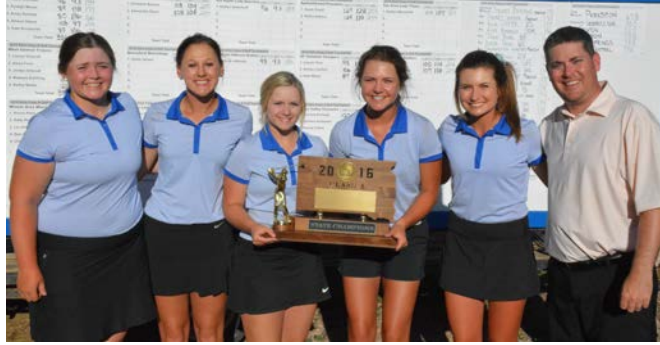

CLASS A TEAM RESULTS

1	Parkston	678
2	Vermillion	707
3	Canton	727
4	Madison	738
5	Hot Springs	739
6	West Central	778
7	Lead-Deadwood	792
8	Belle Fourche	801
9	Winner Area	812
10	Spearfish	838
11	Sisseton	844
12	McCook Central/Montrose	896
13	Milbank Area	922
14	Mobridge-Pollock	931
15	Chamberlain	1000

State Class "A" Champions Parkston

Team members include: Sydney Bormann, Sydney Weber,
Tylee Neugebauer, Jadee Matthies, Jayden Bormann
Head Coach Tyler Hockett