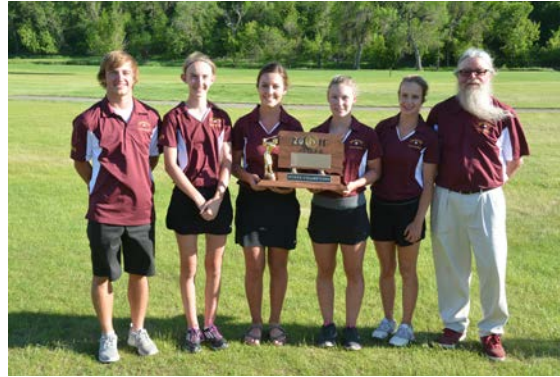

CLASS B TEAM RESULTS

<u>Place</u>	<u>School</u>	<u>Score</u>
1	Deubrook Area	531
2	Burke/South Central	532
3	Hill City	558
4	Mt. Vernon/Plankinton	573
5	Deuel	579
6	Howard	582
7	Webster Area	597
8	Bridgewater-Emery	611
9	Newell	615
10	Castlewood	620
11	Alcester-Hudson	630
12	Sully Buttes	632
13	Platte-Geddes	647
14	Lemmon	664
15	Ipswich	676
16	Potter County	740

State Class "B" Champions Deubrook Area

Team members include: Caitlyn Christianson, Kayla Ovall,
Marissa Johnson, Mattie Nepodal
Head Coach Mike Buseth