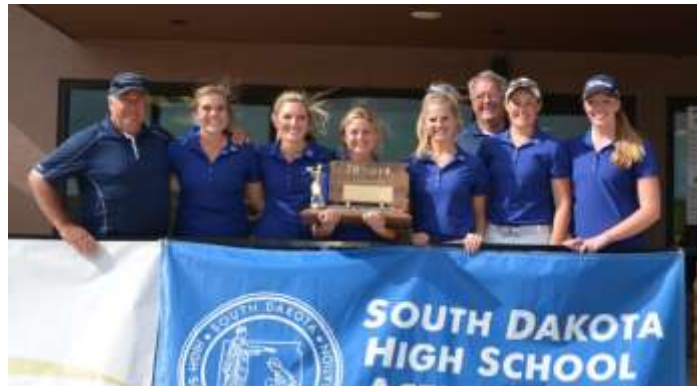

2014 CLASS "AA" GIRLS GOLF TEAM RESULTS

1. **Sioux Falls O’Gorman**..... 615
2. Pierre T.F. Riggs..... 647
3. Rapid City Stevens..... 663
4. Yankton..... 694
5. Huron 709
6. Sioux Falls Lincoln..... 715
7. Harrisburg 729
7. Brandon Valley 729
9. Sioux Falls Washington 732
10. Mitchell..... 733
11. Brookings..... 735
12. Aberdeen Central 739
13. Spearfish 743
14. Sioux Falls Roosevelt 776
15. Rapid City Central 779
16. Sturgis Brown 781
17. Watertown..... 793
18. Douglas 847

State Class "AA" Champions Sioux Falls O’Gorman Lady Knights

*Team members include: Jamie Benedict, Myla Brown, Elle Carlson, Kelsey Johnson, Emily Olson, Meredith Turner.
Assistant Coach: Jeff Gordon. Head Coach: Rod Garrison.*

GIRLS STATE TEAM CHAMPIONS AND RUNNERS-UP

(Champion listed in first column, runner-up in second)

Tournaments for individual medalists established in 1969

Girls Golf - One Class System

*	1973	Brookings	Sioux Falls Lincoln
*	1974	Brookings	Watertown
	1976	Brookings	Sioux Falls Lincoln
*	Fall Tournament		

Girls Class "B" Golf - Two Class System

1977	Mobridge	Beresford	1990	Elk Point	Beresford
1978	Beresford	Flandreau	1991	Elk Point	Hamlin
1979	Beresford	Custer	1992	Elk Point	Deuel
1980	Beresford	Faulkton	1993	Elk Point	Deuel
1981	Custer	Beresford	1994	Burke	Beresford
1982	Custer	Beresford	1995	Beresford	Scotland
1983	Custer	Bon Homme	1996	Burke	Beresford
1984	Bennett County	Clear Lake	1997	Beresford	Burke
1985	Bennett County	Webster	1998	Elk Point-Jefferson	Burke
1986	Bennett County	Parkston	1999	McCook Central	Hamlin
1987	Hamlin	Lemmon	2000	Elk Point-Jefferson	Burke
1988	Hamlin	Flandreau	2001	Beresford	Burke
1989	Beresford	Parkston			

Girls Class "A" Golf - Two Class System

1977	Brookings	Huron	1990	SF O’Gorman	Brookings
1978	Watertown	SF Washington	1991	SF O’Gorman	SF Lincoln
1979	Watertown	Madison	1992	Lead	SF Lincoln
1980	RC Stevens	SF Lincoln	1993	SF O’Gorman	SF Lincoln
1981	SF Washington	RC Stevens	1994	RC Stevens	Yankton
1982	SF Washington	RC Stevens	1995	RC Stevens	SF O’Gorman
1983	RC Stevens	Watertown	1996	RC Stevens	SF O’Gorman
1984	SF O’Gorman	RC Stevens	1997	RC Stevens	SF O’Gorman
1985	SF O’Gorman	Brookings	1998	Brookings	SF O’Gorman
1986	SF O’Gorman	Brookings	1999	RC Stevens	Brookings
1987	SF O’Gorman	Brookings	2000	SF O’Gorman	RC Stevens
1988	Brookings	RC Stevens	2001	Brookings	SF O’Gorman
1989	SF Washington	Madison