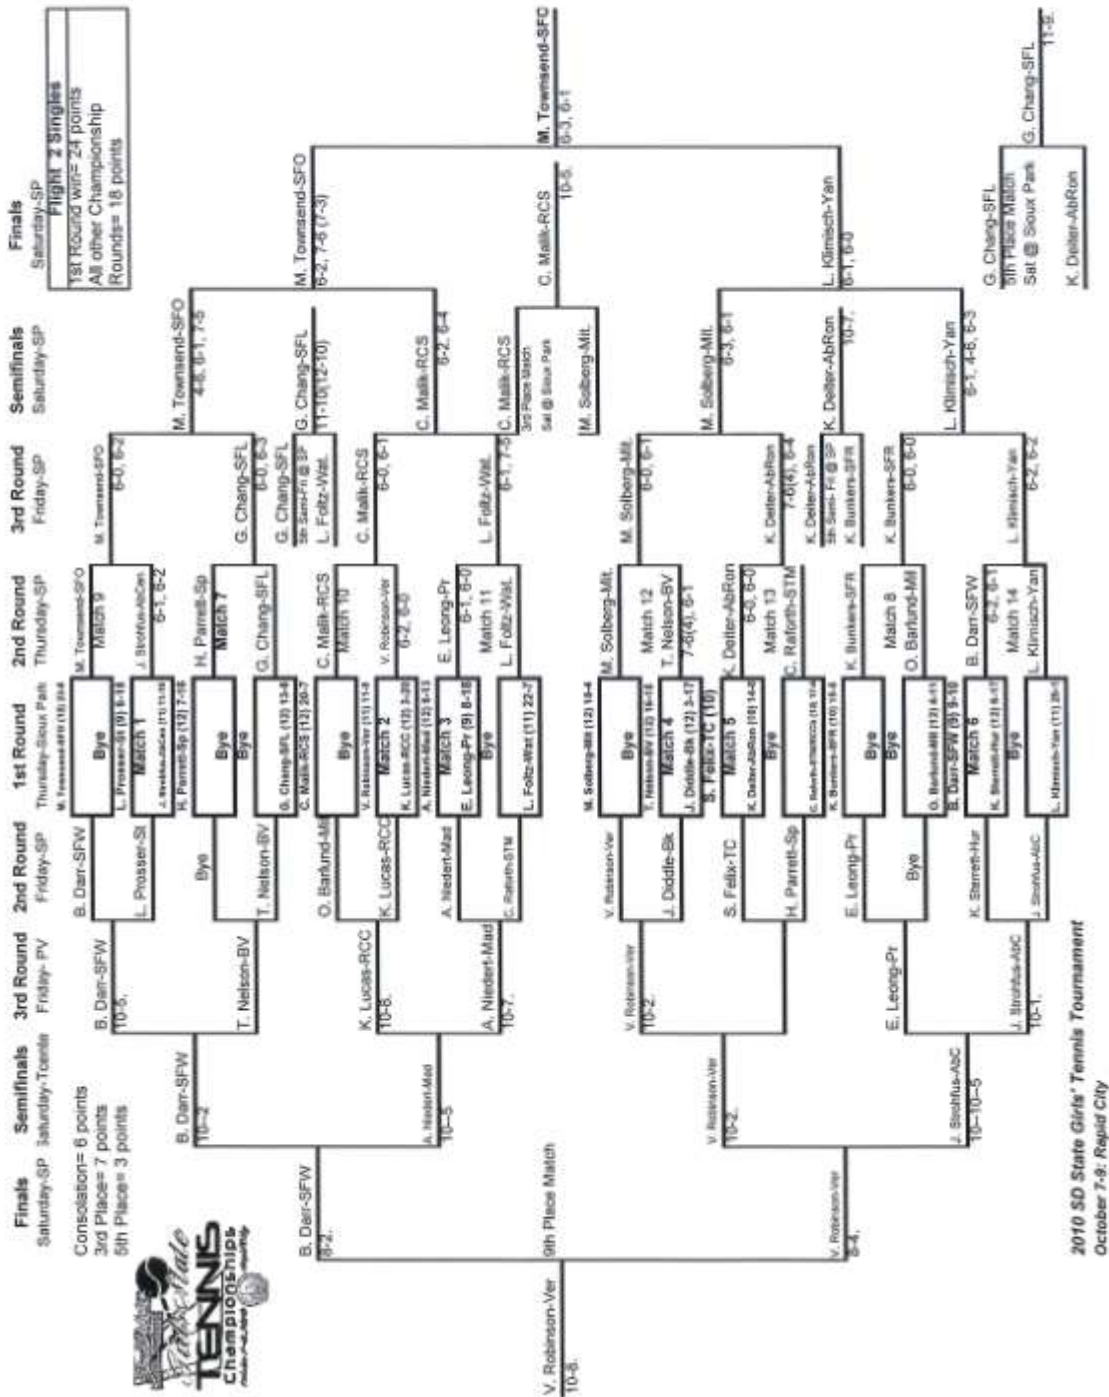

43rd ANNUAL GIRLS' STATE TENNIS TOURNAMENT RAPID CITY - OCTOBER 7-8-9, 2010

FIRST FLIGHT SINGLES:

CHAMPION: 1st FLIGHT – Sydney Moyle (10), Rapid City Stevens

43rd ANNUAL GIRLS' STATE TENNIS TOURNAMENT RAPID CITY - OCTOBER 7-8-9, 2010

SECOND FLIGHT SINGLES:

CHAMPION: 2nd FLIGHT – Meg Townsend (12), Sioux Falls O’Gorman

43rd ANNUAL GIRLS' STATE TENNIS TOURNAMENT RAPID CITY - OCTOBER 7-8-9, 2010

THIRD FLIGHT SINGLES:

CHAMPION: 3rd FLIGHT – Erin Hoffmann (12), Sioux Falls O'Gorman

43rd ANNUAL GIRLS' STATE TENNIS TOURNAMENT RAPID CITY - OCTOBER 7-8-9, 2010

FOURTH FLIGHT SINGLES:

CHAMPION: 4th FLIGHT – Lindsey Tibbles (8), Rapid City Stevens

43rd ANNUAL GIRLS' STATE TENNIS TOURNAMENT RAPID CITY - OCTOBER 7-8-9, 2010