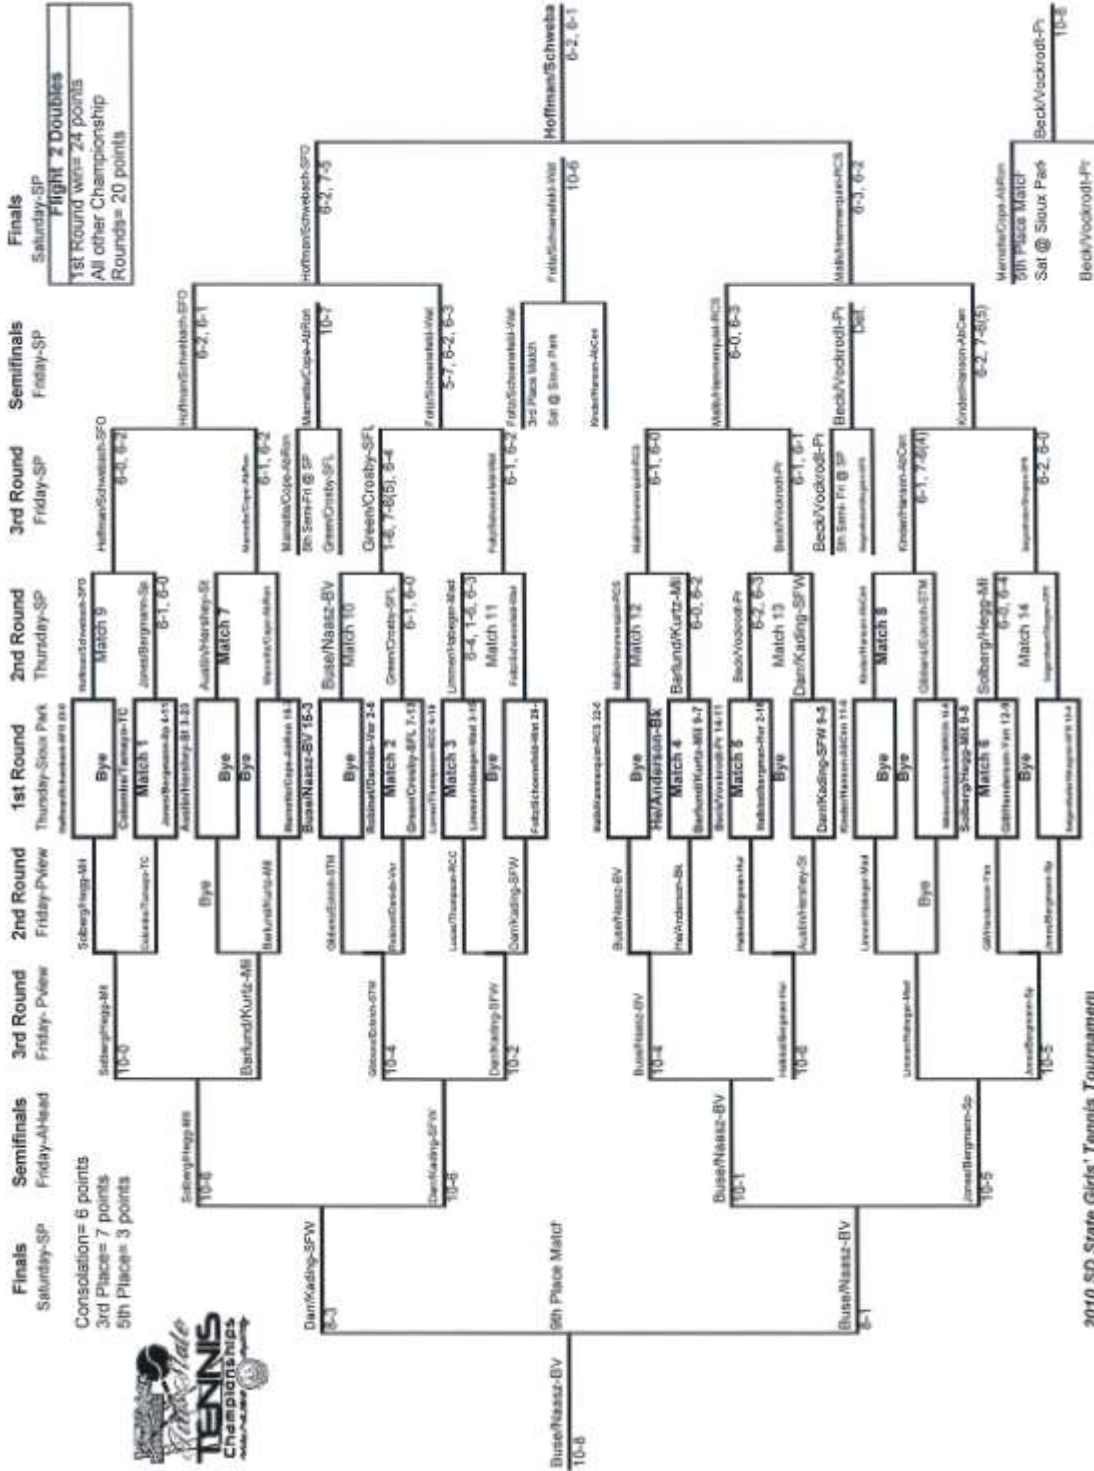

43rd ANNUAL GIRLS' STATE TENNIS TOURNAMENT RAPID CITY - OCTOBER 7-8-9, 2010

SECOND FLIGHT DOUBLES:

**CHAMPION: 2nd FLIGHT – Erin Hoffmann (12) / Katie Schwebach (12),
Sioux Falls O’Gorman**