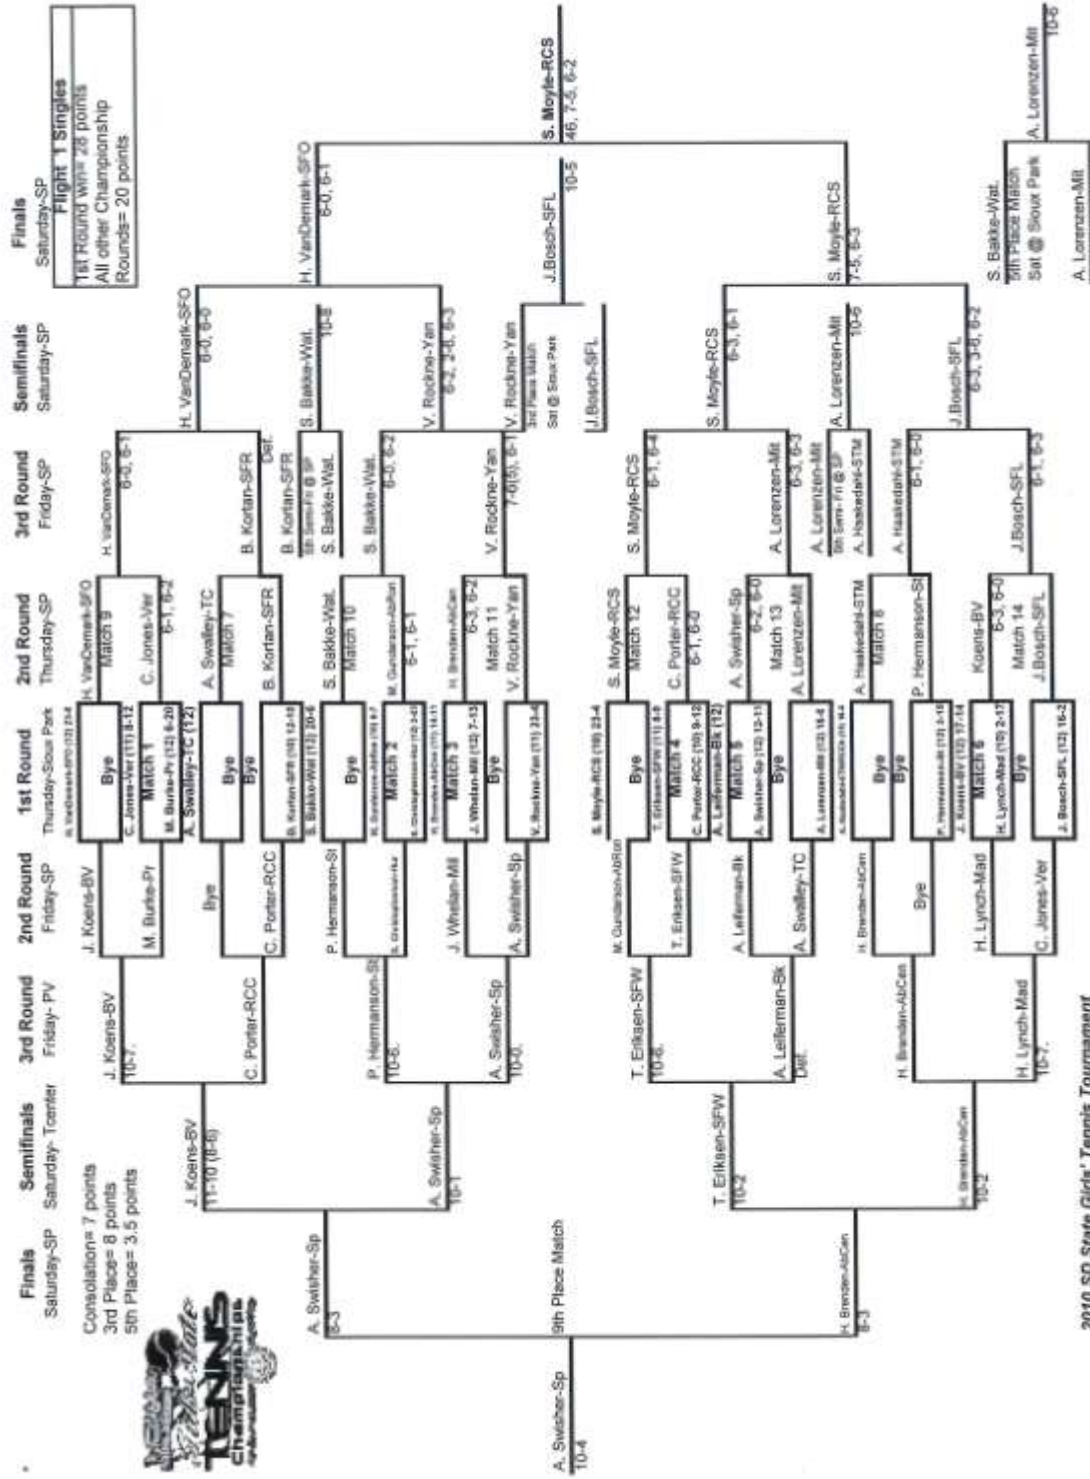

43rd ANNUAL GIRLS' STATE TENNIS TOURNAMENT RAPID CITY - OCTOBER 7-8-9, 2010

FIRST FLIGHT SINGLES:

CHAMPION: 1st FLIGHT – Sydney Moyle (10), Rapid City Stevens

43rd ANNUAL GIRLS' STATE TENNIS TOURNAMENT RAPID CITY - OCTOBER 7-8-9, 2010

SECOND FLIGHT SINGLES:

CHAMPION: 2nd FLIGHT – Meg Townsend (12), Sioux Falls O’Gorman

43rd ANNUAL GIRLS' STATE TENNIS TOURNAMENT RAPID CITY - OCTOBER 7-8-9, 2010

THIRD FLIGHT SINGLES:

CHAMPION: 3rd FLIGHT – Erin Hoffmann (12), Sioux Falls O'Gorman

43rd ANNUAL GIRLS' STATE TENNIS TOURNAMENT RAPID CITY - OCTOBER 7-8-9, 2010

FOURTH FLIGHT SINGLES:

CHAMPION: 4th FLIGHT – Lindsey Tibbles (8), Rapid City Stevens

43rd ANNUAL GIRLS' STATE TENNIS TOURNAMENT RAPID CITY - OCTOBER 7-8-9, 2010