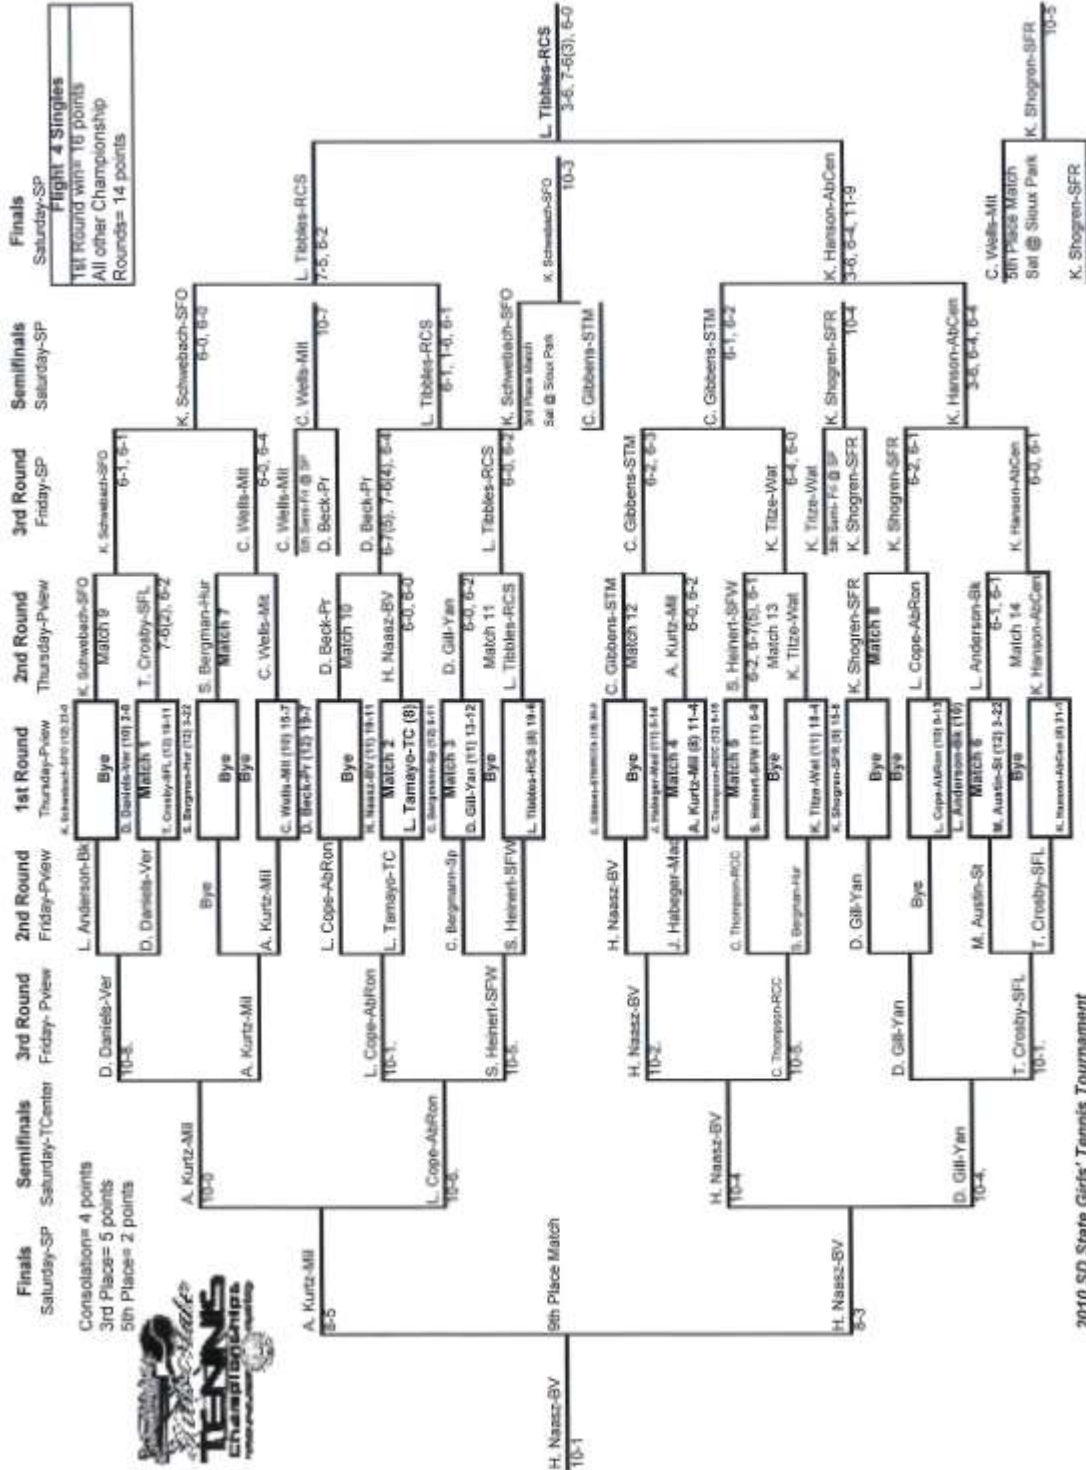

43rd ANNUAL GIRLS' STATE TENNIS TOURNAMENT RAPID CITY - OCTOBER 7-8-9, 2010

FIRST FLIGHT SINGLES:

CHAMPION: 1st FLIGHT – Sydney Moyle (10), Rapid City Stevens

43rd ANNUAL GIRLS' STATE TENNIS TOURNAMENT RAPID CITY - OCTOBER 7-8-9, 2010

SECOND FLIGHT SINGLES:

CHAMPION: 2nd FLIGHT – Meg Townsend (12), Sioux Falls O’Gorman

43rd ANNUAL GIRLS' STATE TENNIS TOURNAMENT RAPID CITY - OCTOBER 7-8-9, 2010

THIRD FLIGHT SINGLES:

CHAMPION: 3rd FLIGHT – Erin Hoffmann (12), Sioux Falls O'Gorman

43rd ANNUAL GIRLS' STATE TENNIS TOURNAMENT RAPID CITY - OCTOBER 7-8-9, 2010

FOURTH FLIGHT SINGLES:

CHAMPION: 4th FLIGHT – Lindsey Tibbles (8), Rapid City Stevens

43rd ANNUAL GIRLS' STATE TENNIS TOURNAMENT RAPID CITY - OCTOBER 7-8-9, 2010