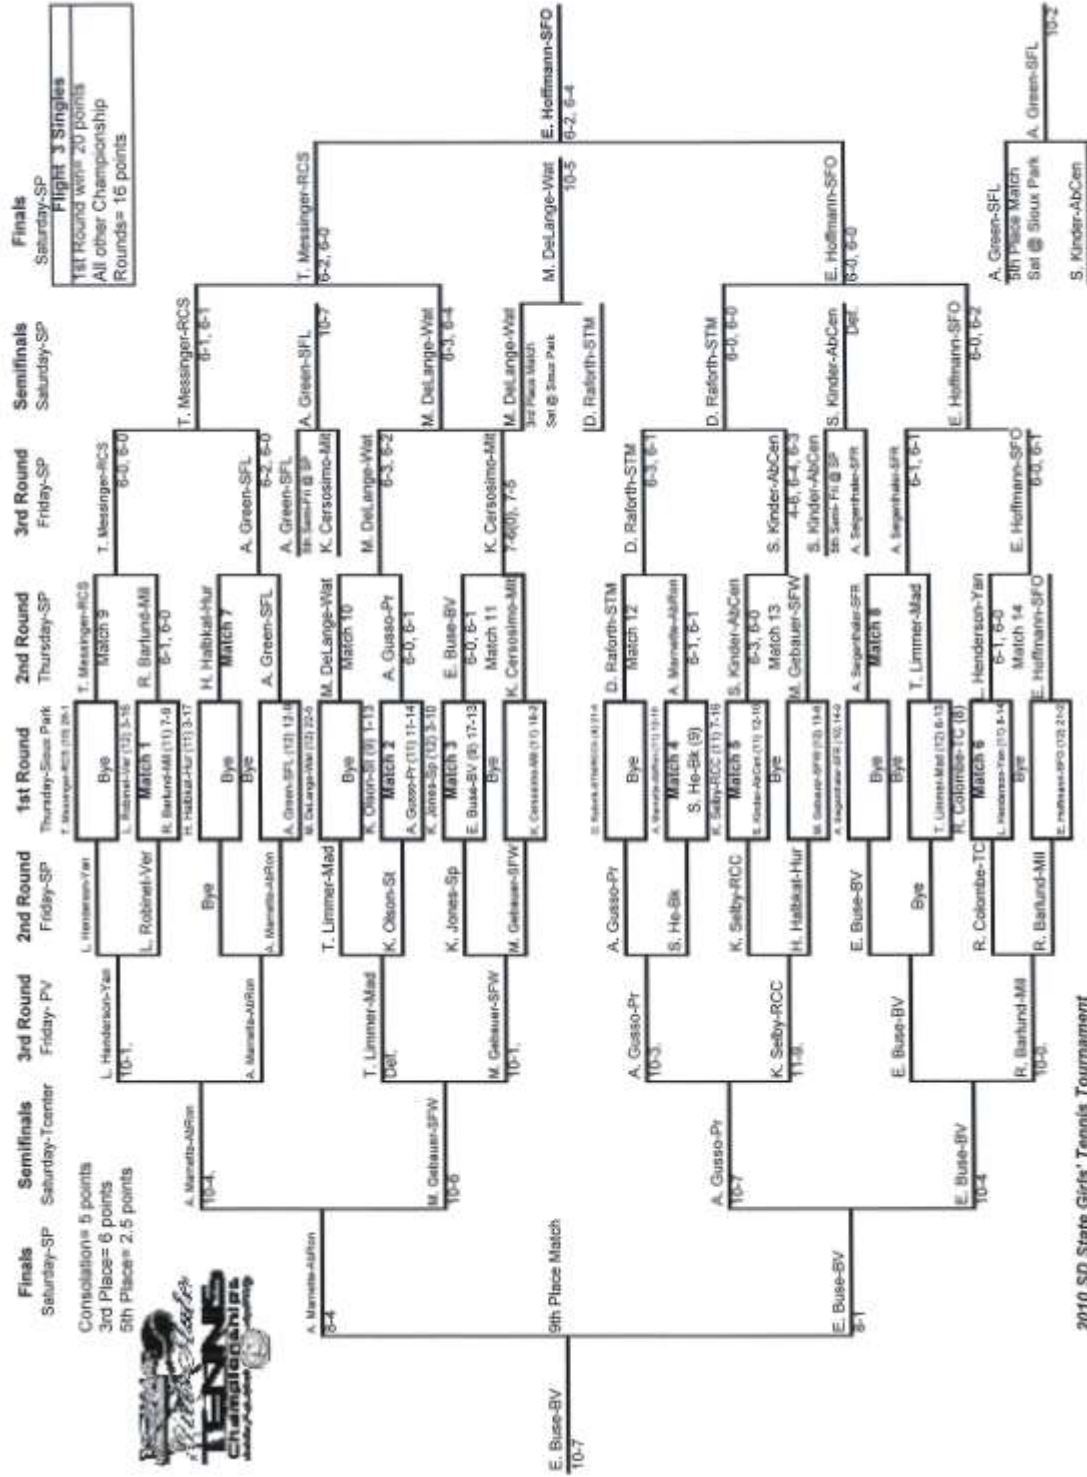

43rd ANNUAL GIRLS' STATE TENNIS TOURNAMENT RAPID CITY - OCTOBER 7-8-9, 2010

FIRST FLIGHT SINGLES:

CHAMPION: 1st FLIGHT – Sydney Moyle (10), Rapid City Stevens

43rd ANNUAL GIRLS' STATE TENNIS TOURNAMENT RAPID CITY - OCTOBER 7-8-9, 2010

SECOND FLIGHT SINGLES:

CHAMPION: 2nd FLIGHT – Meg Townsend (12), Sioux Falls O’Gorman

43rd ANNUAL GIRLS' STATE TENNIS TOURNAMENT RAPID CITY - OCTOBER 7-8-9, 2010

THIRD FLIGHT SINGLES:

CHAMPION: 3rd FLIGHT – Erin Hoffmann (12), Sioux Falls O'Gorman

43rd ANNUAL GIRLS' STATE TENNIS TOURNAMENT RAPID CITY - OCTOBER 7-8-9, 2010

FOURTH FLIGHT SINGLES:

CHAMPION: 4th FLIGHT – Lindsey Tibbles (8), Rapid City Stevens

43rd ANNUAL GIRLS' STATE TENNIS TOURNAMENT RAPID CITY - OCTOBER 7-8-9, 2010