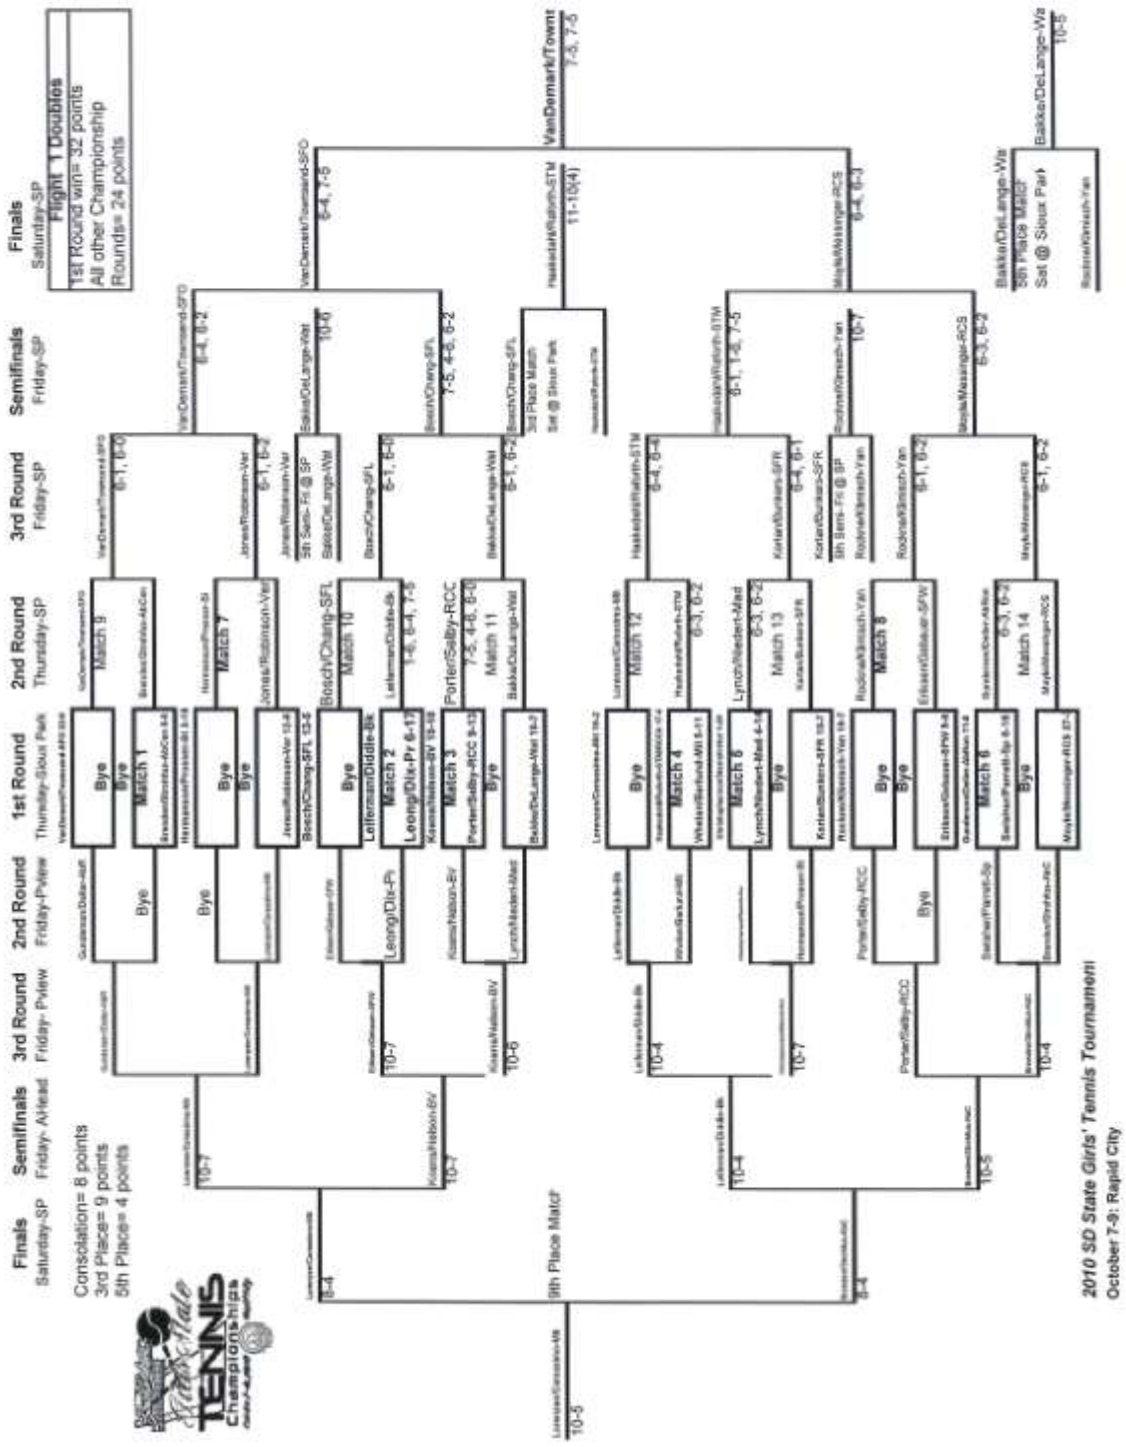

43rd ANNUAL GIRLS' STATE TENNIS TOURNAMENT RAPID CITY - OCTOBER 7-8-9, 2010

FIRST FLIGHT DOUBLES:

**CHAMPION: 1st FLIGHT – Hannah VanDemark (12) / Meg Townsend (12),
Sioux Falls O’Gorman**

43rd ANNUAL GIRLS' STATE TENNIS TOURNAMENT RAPID CITY - OCTOBER 7-8-9, 2010