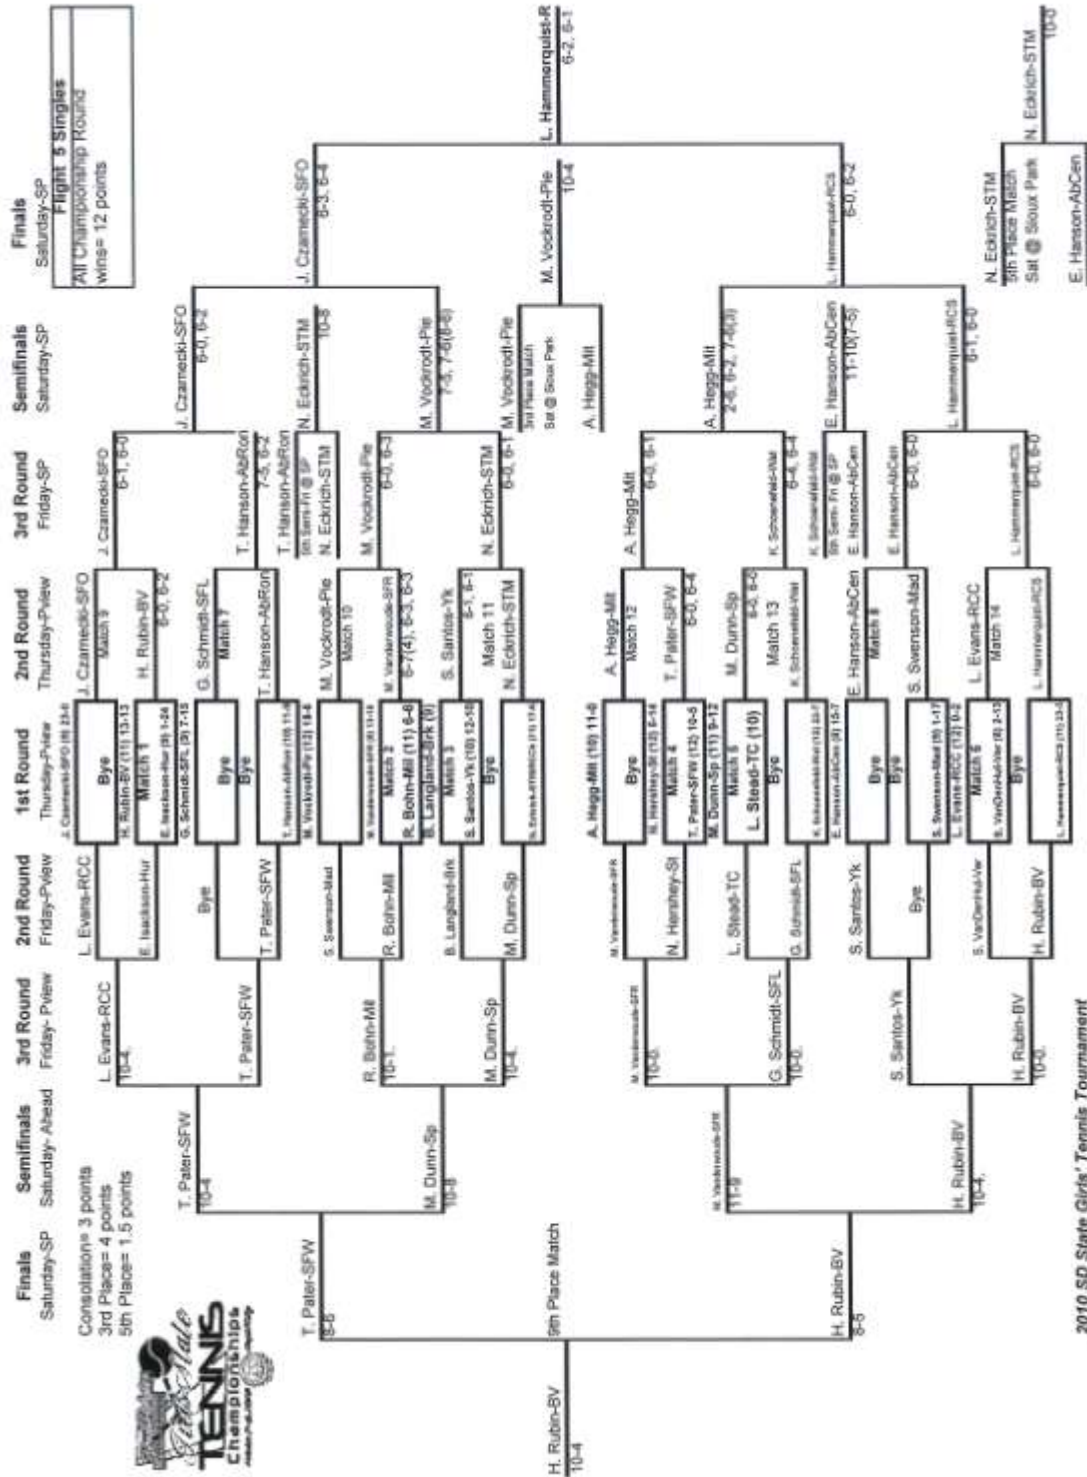

43rd ANNUAL GIRLS' STATE TENNIS TOURNAMENT RAPID CITY - OCTOBER 7-8-9, 2010

FIFTH FLIGHT SINGLES:

CHAMPION: 5th FLIGHT – Lexie Hammerquist (11), Rapid City Stevens