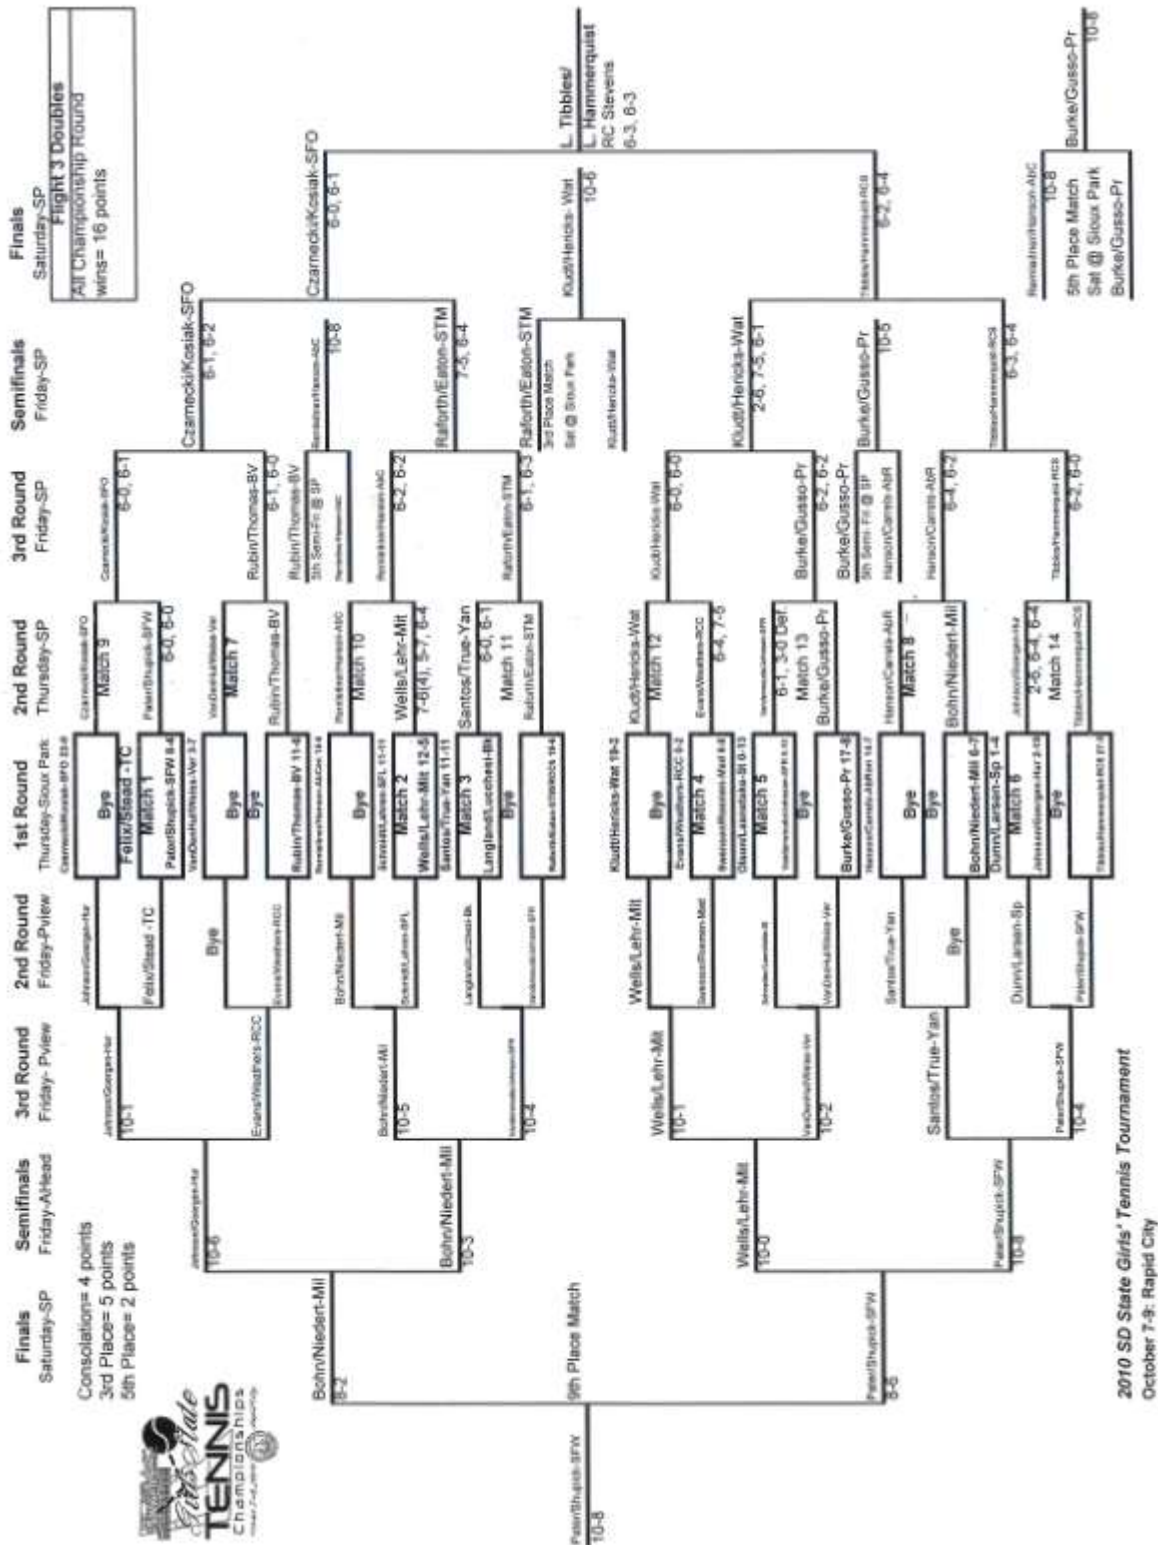

43rd ANNUAL GIRLS' STATE TENNIS TOURNAMENT RAPID CITY - OCTOBER 7-8-9, 2010

THIRD FLIGHT DOUBLES:

**CHAMPION: 3rd FLIGHT – Lindsey Tibbles (8) / Lexie Hammerquist (11),
Rapid City Stevens**