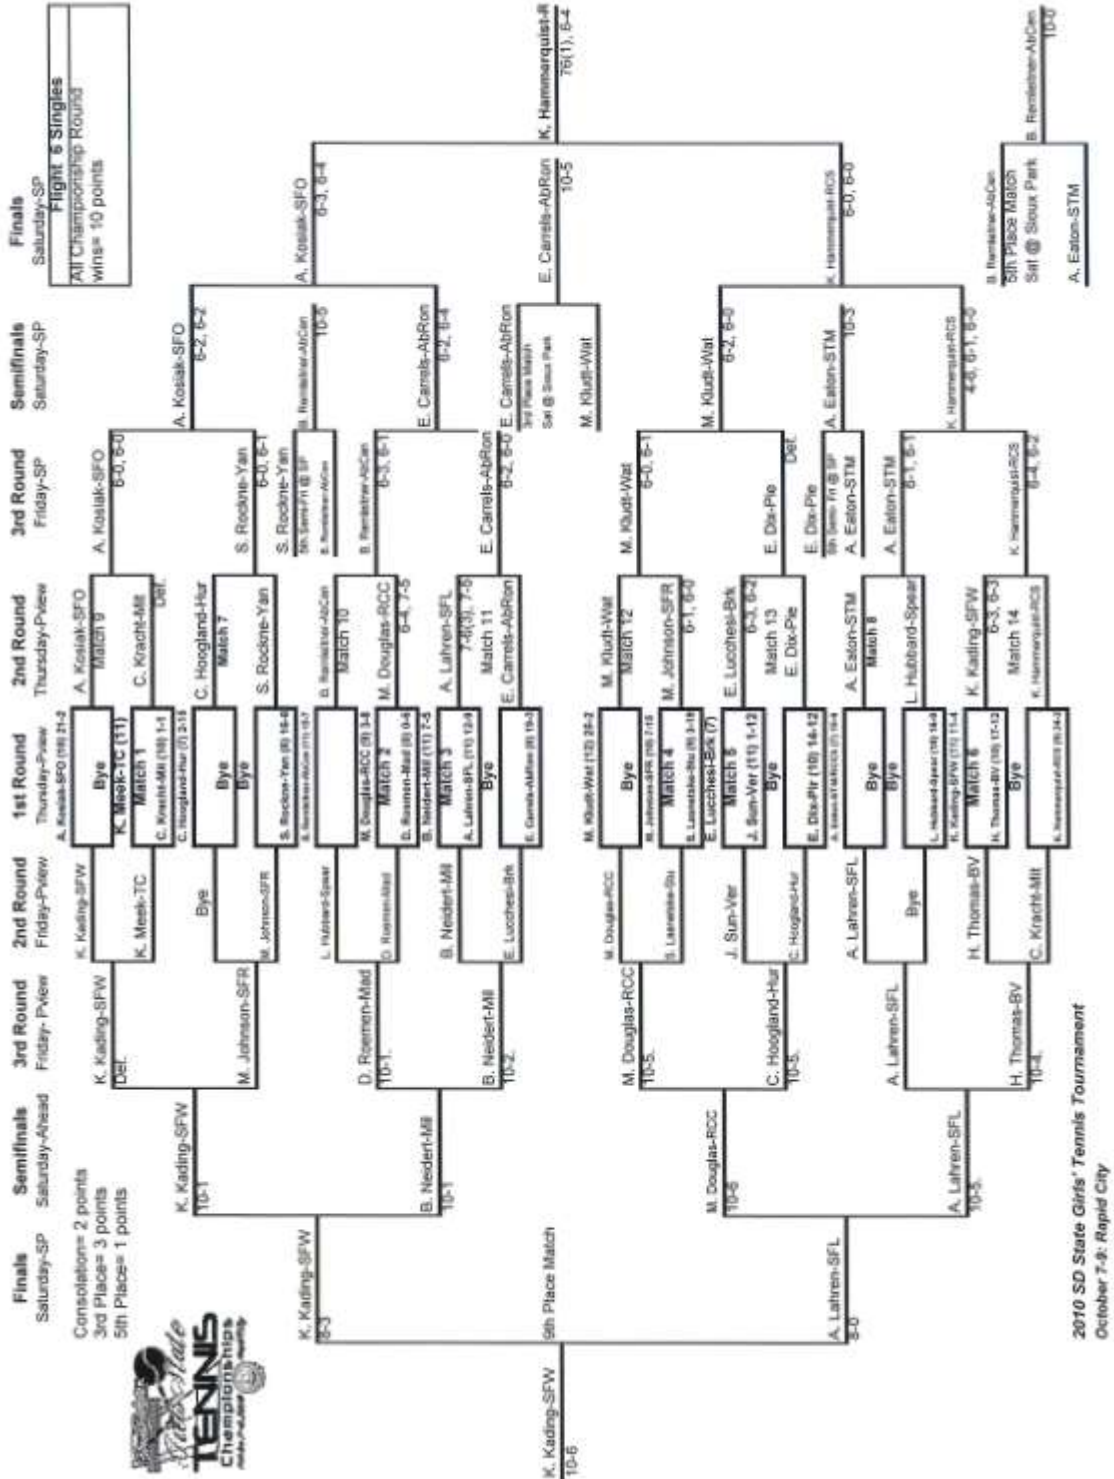

43rd ANNUAL GIRLS' STATE TENNIS TOURNAMENT RAPID CITY - OCTOBER 7-8-9, 2010

SIXTH FLIGHT SINGLES:

CHAMPION: 6th FLIGHT – Kristina Hammerquist (9), Rapid City Stevens