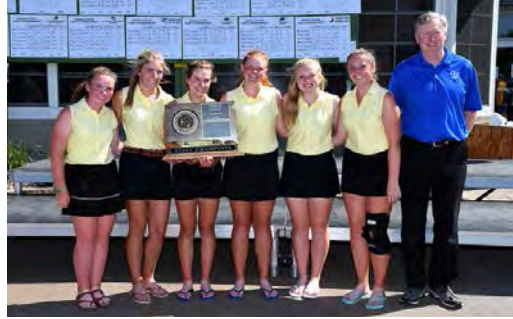

CLASS AA TEAM RESULTS

1	Sioux Falls O’Gorman	648
2	Aberdeen Central	671
3	Yankton	695
4	Sioux Falls Roosevelt	709
5	Brandon Valley	710
6	Rapid City Stevens	731
7	Huron	734
8	Harrisburg	738
9	Pierre T.F. Riggs	741
10	Mitchell	747
	Watertown	747
12	Spearfish	812
13	Sioux Falls Washington	830
14	Sioux Falls Lincoln	844
15	Brookings	885
16	Sturgis Brown	918

**State Class AA Champions
Sioux Falls O’Gorman**

Team members include: Sophie Jansa, Carly Kunkel, Shannon McCormick, Maddie Otta, Sophia Salter, Jenna Sutcliffe, Head Coach Tom Jansa

GIRLS STATE TEAM CHAMPIONS AND RUNNERS-UP

(Champion listed in first column, runner-up in second)

Tournaments for individual medalists established in 1969

Girls Golf - One Class System

*	1973	Brookings	Sioux Falls Lincoln
*	1974	Brookings	Watertown
	1976	Brookings	Sioux Falls Lincoln
*	Fall Tournament		

Girls Class “B” Golf - Two Class System

1977	Mobridge	Beresford	1990	Elk Point	Beresford
1978	Beresford	Flandreau	1991	Elk Point	Hamlin
1979	Beresford	Custer	1992	Elk Point	Deuel
1980	Beresford	Faulkton	1993	Elk Point	Deuel
1981	Custer	Beresford	1994	Burke	Beresford
1982	Custer	Beresford	1995	Beresford	Scotland
1983	Custer	Bon Homme	1996	Burke	Beresford
1984	Bennett County	Clear Lake	1997	Beresford	Burke
1985	Bennett County	Webster	1998	Elk Point-Jefferson	Burke
1986	Bennett County	Parkston	1999	McCook Central	Hamlin
1987	Hamlin	Lemmon	2000	Elk Point-Jefferson	Burke
1988	Hamlin	Flandreau	2001	Beresford	Burke
1989	Beresford	Parkston			

Girls Class “A” Golf - Two Class System

1977	Brookings	Huron	1990	SF O’Gorman	Brookings
1978	Watertown	SF Washington	1991	SF O’Gorman	SF Lincoln
1979	Watertown	Madison	1992	Lead	SF Lincoln
1980	RC Stevens	SF Lincoln	1993	SF O’Gorman	SF Lincoln
1981	SF Washington	RC Stevens	1994	RC Stevens	Yankton
1982	SF Washington	RC Stevens	1995	RC Stevens	SF O’Gorman
1983	RC Stevens	Watertown	1996	RC Stevens	SF O’Gorman
1984	SF O’Gorman	RC Stevens	1997	RC Stevens	SF O’Gorman
1985	SF O’Gorman	Brookings	1998	Brookings	SF O’Gorman
1986	SF O’Gorman	Brookings	1999	RC Stevens	Brookings
1987	SF O’Gorman	Brookings	2000	SF O’Gorman	RC Stevens
1988	Brookings	RC Stevens	2001	Brookings	SF O’Gorman
1989	SF Washington	Madison