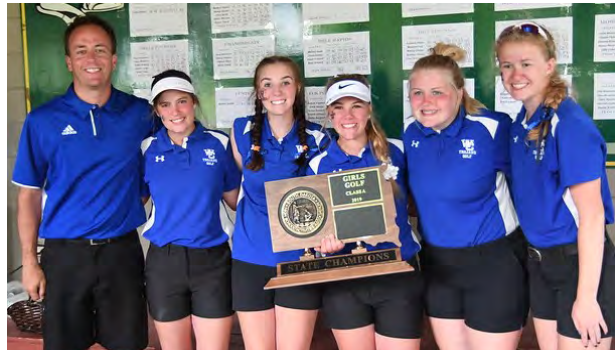

CLASS A TEAM RESULTS

1	West Central	703
2	Sisseton	717
3	Hot Springs	730
4	Madison	743
5	Parkston	744
6	Sioux Falls Christian	767
7	Winner	777
8	Canton	779
9	Belle Fouche	781
10	Vermillion	787
11	Milbank	796
12	Mobridge-Pollock	818
13	Elk Point-Jefferson	832
14	Chamberlain	846
15	St. Thomas More	852
16	Dell Rapids	873

State Class A Champions West Central

Team members include: Jayme Carlson, Jordyn Driscoll, Lauryn Driscoll, Abbi Mausbach, Chloe Scott, Head Coach Tony Lanham