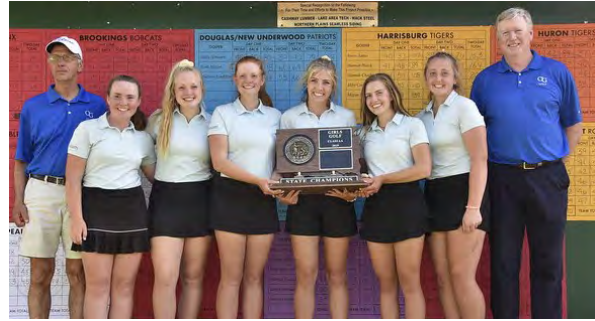

CLASS AA TEAM RESULTS

1	Sioux Falls O’Gorman	614
2	Aberdeen Central	669
	Yankton	669
4	Sioux Falls Roosevelt	677
5	Pierre T.F. Riggs	691
6	Mitchell	710
	Watertown	710
8	Brandon Valley	725
9	Harrisburg	729
10	Rapid City Stevens	733
11	Huron	736
12	Sioux Falls Washington	764
13	Sioux Falls Lincoln	777
14	Brookings	779
15	Spearfish	796
16	Sturgis Brown	955

State Class AA Champions Sioux Falls O’Gorman

Team members include: Sophie Jansa, Carly Kunkel, Shannon McCormick, Maddie Otta, Sophia Salter, Jenna Sutcliffe, Head Coach Tom Jansa