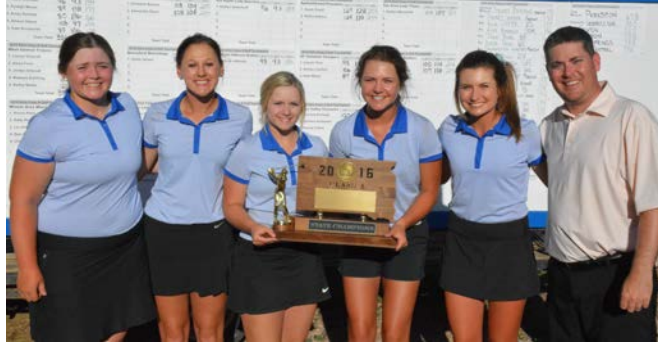

CLASS A TEAM RESULTS

1	Parkston	678
2	Vermillion	707
3	Canton	727
4	Madison	738
5	Hot Springs	739
6	West Central	778
7	Lead-Deadwood	792
8	Belle Fourche	801
9	Winner Area	812
10	Spearfish	838
11	Sisseton	844
12	McCook Central/Montrose	896
13	Milbank Area	922
14	Mobridge-Pollock	931
15	Chamberlain	1000

State Class "A" Champions Parkston

Team members include: Sydney Bormann, Sydney Weber,
Tylee Neugebauer, Jadee Matthies, Jayden Bormann
Head Coach Tyler Hockett