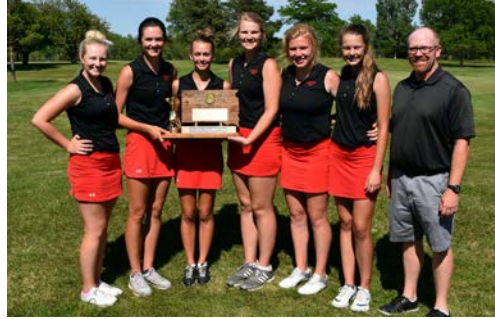

CLASS AA TEAM RESULTS

1	Yankton	666
2	Sioux Falls O’Gorman	672
3	Aberdeen Central	690
4	Rapid City Stevens	693
5	Brookings	695
6	Pierre T.F. Riggs	708
7	Sioux Falls Roosevelt	711
8	Rapid City Central	746
9	Brandon Valley	757
10	Harrisburg	782
11	Sioux Falls Lincoln	792
12	Sioux Falls Washington	793
13	Douglas	801
14	Watertown	806
15	Sturgis Brown	811
16	Mitchell	825

**State Class AA Champions
Yankton**

Team members include: Becky Frick, Linze Cowman, Morgan Strahl,
Payton Pierce, Darian Tramp, Ashley VanMeeteren
Head Coach Brett Sime

GIRLS STATE TEAM CHAMPIONS AND RUNNERS-UP

(Champion listed in first column, runner-up in second)

Tournaments for individual medalists established in 1969

Girls Golf - One Class System

*	1973	Brookings	Sioux Falls Lincoln
*	1974	Brookings	Watertown
	1976	Brookings	Sioux Falls Lincoln
*	Fall Tournament		

Girls Class “B” Golf - Two Class System

1977	Mobridge	Beresford	1990	Elk Point	Beresford
1978	Beresford	Flandreau	1991	Elk Point	Hamlin
1979	Beresford	Custer	1992	Elk Point	Deuel
1980	Beresford	Faulkton	1993	Elk Point	Deuel
1981	Custer	Beresford	1994	Burke	Beresford
1982	Custer	Beresford	1995	Beresford	Scotland
1983	Custer	Bon Homme	1996	Burke	Beresford
1984	Bennett County	Clear Lake	1997	Beresford	Burke
1985	Bennett County	Webster	1998	Elk Point-Jefferson	Burke
1986	Bennett County	Parkston	1999	McCook Central	Hamlin
1987	Hamlin	Lemmon	2000	Elk Point-Jefferson	Burke
1988	Hamlin	Flandreau	2001	Beresford	Burke
1989	Beresford	Parkston			

Girls Class “A” Golf - Two Class System

1977	Brookings	Huron	1990	SF O’Gorman	Brookings
1978	Watertown	SF Washington	1991	SF O’Gorman	SF Lincoln
1979	Watertown	Madison	1992	Lead	SF Lincoln
1980	RC Stevens	SF Lincoln	1993	SF O’Gorman	SF Lincoln
1981	SF Washington	RC Stevens	1994	RC Stevens	Yankton
1982	SF Washington	RC Stevens	1995	RC Stevens	SF O’Gorman
1983	RC Stevens	Watertown	1996	RC Stevens	SF O’Gorman
1984	SF O’Gorman	RC Stevens	1997	RC Stevens	SF O’Gorman
1985	SF O’Gorman	Brookings	1998	Brookings	SF O’Gorman
1986	SF O’Gorman	Brookings	1999	RC Stevens	Brookings
1987	SF O’Gorman	Brookings	2000	SF O’Gorman	RC Stevens
1988	Brookings	RC Stevens	2001	Brookings	SF O’Gorman
1989	SF Washington	Madison