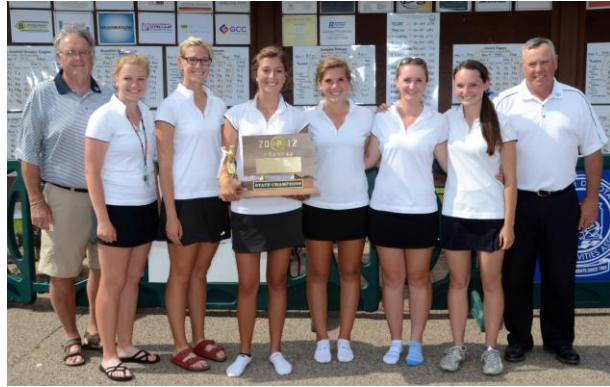

2012 CLASS "AA" GIRLS GOLF TEAM RESULTS

1.	Sioux Falls O’Gorman.....	671
2.	Pierre Riggs.....	674
3.	Yankton.....	682
4.	Sioux Falls Lincoln.....	692
5.	Rapid City Stevens.....	707
6.	Aberdeen Central.....	710
7.	Watertown.....	722
8.	Sioux Falls Roosevelt.....	740
9.	Huron.....	749
10.	Brookings.....	758
11.	Brandon Valley.....	761
12.	Sioux Falls Washington.....	762
13.	Mitchell.....	774
14.	Rapid City Central.....	806
14.	Sturgis Brown.....	806
16.	Douglas.....	940

State Class "AA" Champions Sioux Falls O’Gorman Lady Knights

*Team members include: Annie Simon, Kelsey Johnson, Claire Jansa, Michaela Kouri, Kristi Skuza, Ali Rausch.
Head Coach: Rod Garrison*

GIRLS STATE TEAM CHAMPIONS AND RUNNERS-UP

(Champion listed in first column, runner-up in second)

Tournaments for individual medalists established in 1969

Girls Golf - One Class System

*	1973	Brookings	Sioux Falls Lincoln
*	1974	Brookings	Watertown
	1976	Brookings	Sioux Falls Lincoln
*	Fall Tournament		

Girls Class "B" Golf - Two Class System

1977	Mobridge	Beresford	1990	Elk Point	Beresford
1978	Beresford	Flandreau	1991	Elk Point	Hamlin
1979	Beresford	Custer	1992	Elk Point	Deuel
1980	Beresford	Faulkton	1993	Elk Point	Deuel
1981	Custer	Beresford	1994	Burke	Beresford
1982	Custer	Beresford	1995	Beresford	Scotland
1983	Custer	Bon Homme	1996	Burke	Beresford
1984	Bennett County	Clear Lake	1997	Beresford	Burke
1985	Bennett County	Webster	1998	Elk Point-Jefferson	Burke
1986	Bennett County	Parkston	1999	McCook Central	Hamlin
1987	Hamlin	Lemmon	2000	Elk Point-Jefferson	Burke
1988	Hamlin	Flandreau	2001	Beresford	Burke
1989	Beresford	Parkston			

Girls Class "A" Golf - Two Class System

1977	Brookings	Huron	1990	SF O’Gorman	Brookings
1978	Watertown	SF Washington	1991	SF O’Gorman	SF Lincoln
1979	Watertown	Madison	1992	Lead	SF Lincoln
1980	RC Stevens	SF Lincoln	1993	SF O’Gorman	SF Lincoln
1981	SF Washington	RC Stevens	1994	RC Stevens	Yankton
1982	SF Washington	RC Stevens	1995	RC Stevens	SF O’Gorman
1983	RC Stevens	Watertown	1996	RC Stevens	SF O’Gorman
1984	SF O’Gorman	RC Stevens	1997	RC Stevens	SF O’Gorman
1985	SF O’Gorman	Brookings	1998	Brookings	SF O’Gorman
1986	SF O’Gorman	Brookings	1999	RC Stevens	Brookings
1987	SF O’Gorman	Brookings	2000	SF O’Gorman	RC Stevens
1988	Brookings	RC Stevens	2001	Brookings	SF O’Gorman
1989	SF Washington	Madison