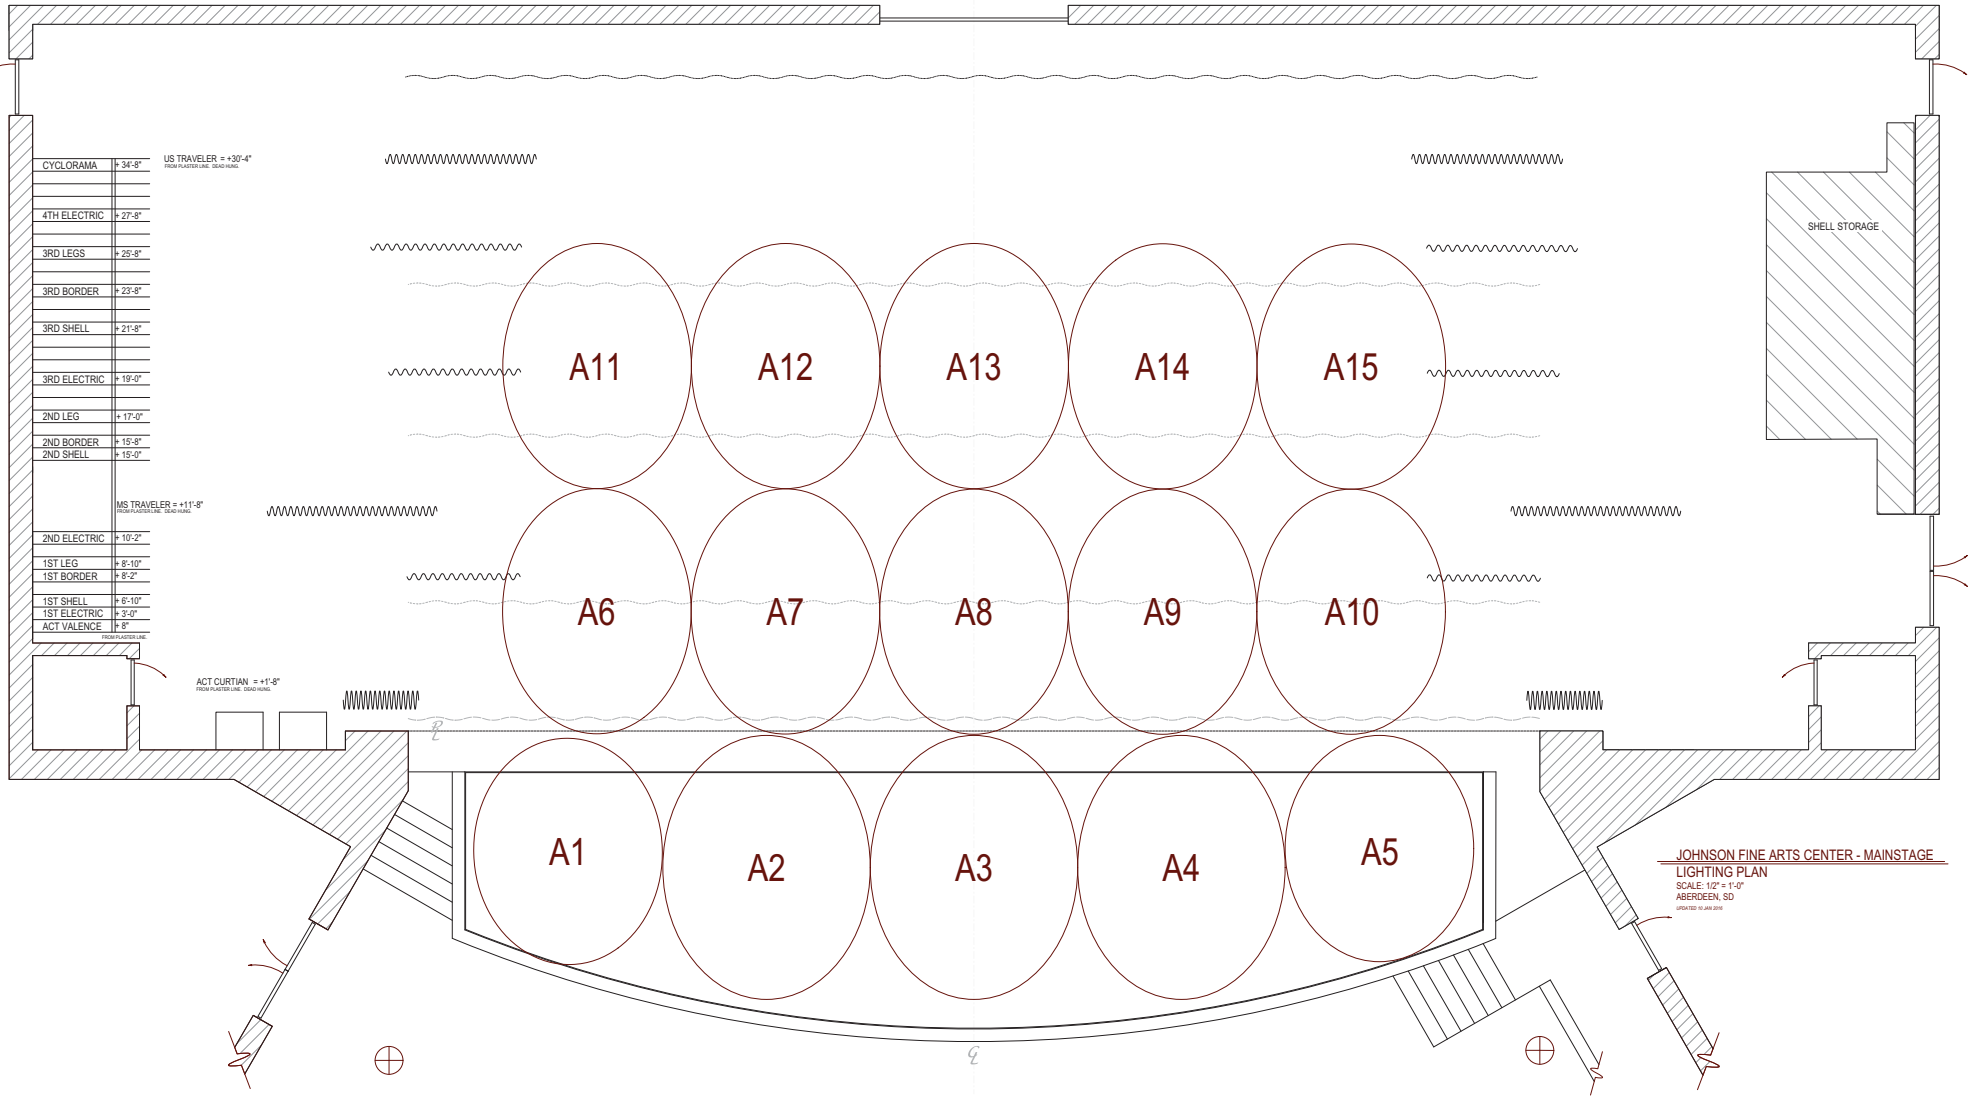

# Cheat Sheet

This is not a hookup or instrument schedule. Do not assume items on the same line relate to each other.

Ch	Purpose	Position	Color	Ch	Purpose	Position	Color
(1)	Front Light A1	Cat 2	R02	(28)	Down Light A7	1st Electric	
(2)	Front Light A2	Cat 2	R02	(29)	Down Light A8 SRC	1st Electric	
(3)	Front Light A3	Cat 2	R02	(30)	Down Light A8 SLC	1st Electric	
(4)	Front Light A4	Cat 2	R02	(31)	Down Light A9	1st Electric	
(5)	Front Light A5	Cat 2	R02	(32)	Down Light A10	1st Electric	
(6)	Front Light A6	Cat 1	R02	(33)	Down Light A11	2nd Electric	
(7)	Front Light A7	Cat 1	R02	(34)	Down Light A12	2nd Electric	
(8)	Front Light A8	Cat 1	R02	(35)	Down Light A13 SRC	2nd Electric	
(9)	Front Light A9	Cat 1	R02	(36)	Down Light A13 SLC	2nd Electric	
(10)	Front Light A10	Cat 1	R02	(37)	Down Light A 14	2nd Electric	
(11)	Front Light A11	Cat 1	R02	(38)	Down Light A15	2nd Electric	
(12)	Front Light A12	Cat 1	R02	(41)	Down Light A11 US	3rd Electric	
(13)	Front Light A13	Cat 1	R02	(42)	Down Light A12 US	3rd Electric	
(14)	Front Light A14	Cat 1	R02	(43)	Down Light A13 US SRC	3rd Electric	
(15)	Front Light A15	Cat 1	R02	(44)	Down Light A13 US SLC	3rd Electric	
(19)	Follow Spot	Box Boom 2 HL		(45)	Down Light A14 US	3rd Electric	
(20)	Follow Spot	Box Boom 2 HR		(46)	Down Light A15 US	3rd Electric	
(21)	Down Light A1	1A Electric		(47)	Cyc Wash SR	4th Electric	
(22)	Pit Down Light A2	1A Electric		(48)	Cyc Wash SRC	4th Electric	
(23)	Pit Down Light A3 SRC	1A Electric		(49)	Cyc Wash SLC	4th Electric	
(24)	Pit Down Light A3 SLC	1A Electric		(50)	Cyc Wash SL	4th Electric	
(25)	Pit Down Light A4	1A Electric					
(26)	Pit Down Light A5	1A Electric					
(27)	Down Light A6	1st Electric					