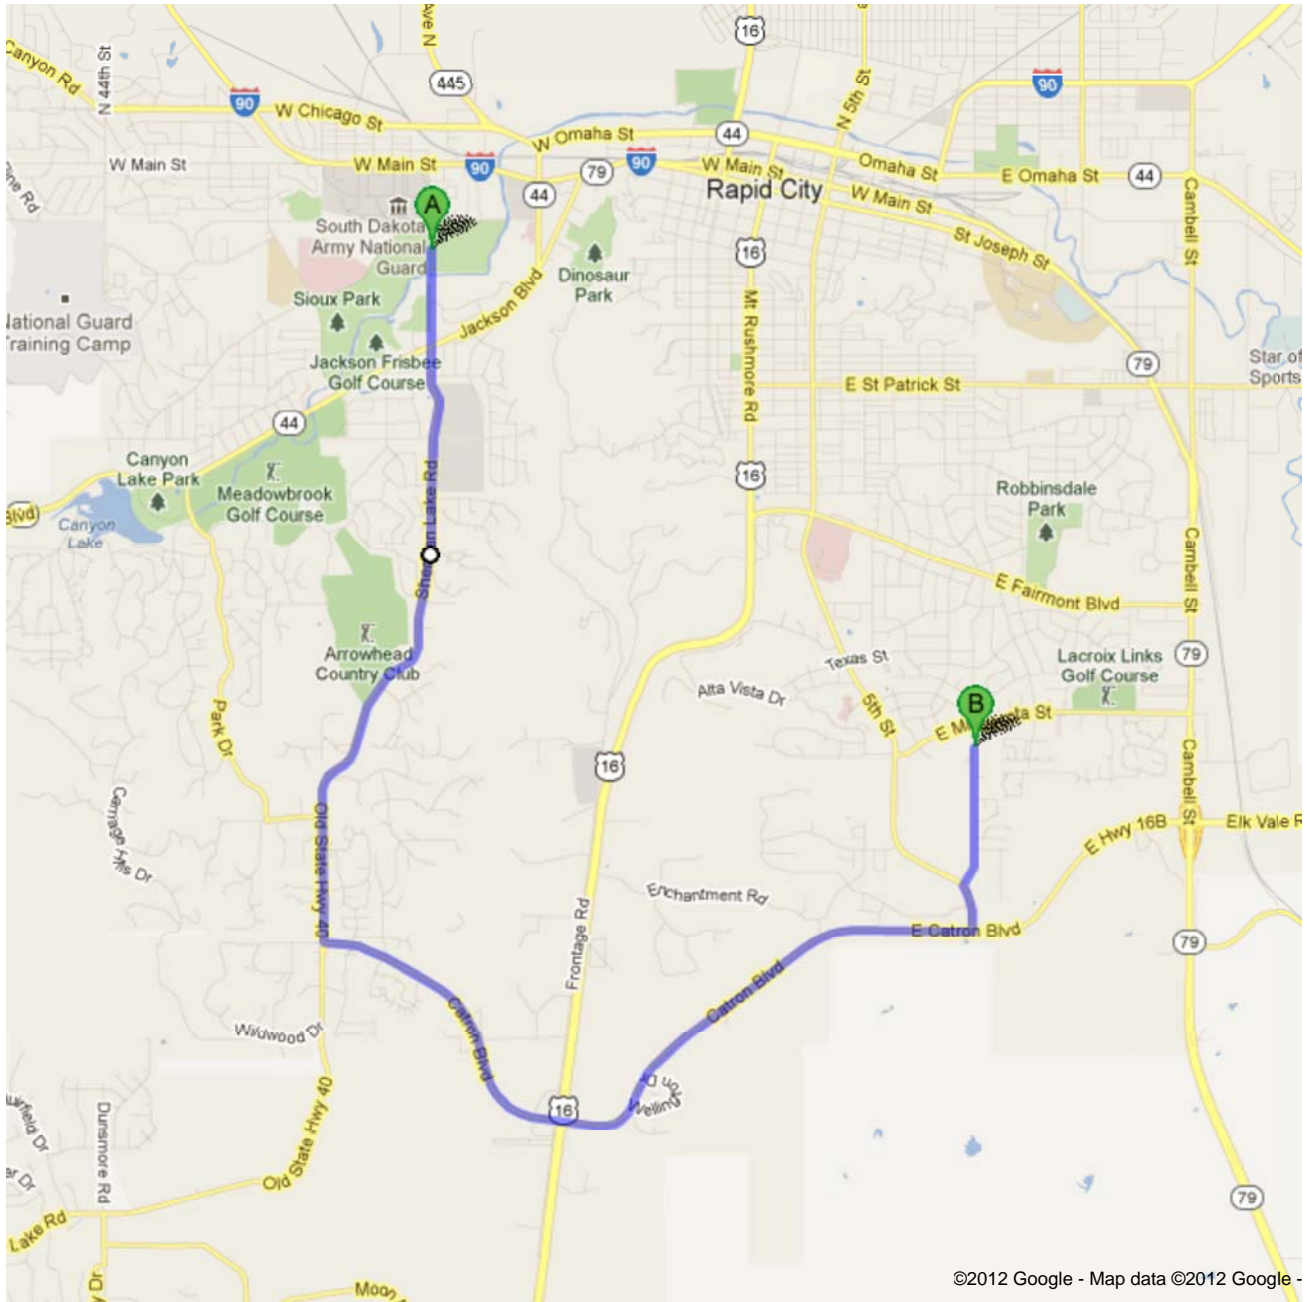

Directions to 4221 Parkview Dr, Rapid City, SD
57701

8.0 mi – about 19 mins

Driving Directions between Parkview Tennis Complex and Sioux Park

 Sheridan Lake Rd

1. Head **south** on **Sheridan Lake Rd** toward **Judy Ave** go 3.4 mi
About 7 mins total 3.4 mi

 2. Turn left onto **Catron Blvd** go 3.7 mi
About 9 mins total 7.1 mi

 3. Turn left onto **5th St** go 0.2 mi
About 1 min total 7.3 mi

 4. Take the 1st right onto **Parkview Dr** go 0.6 mi
Destination will be on the left total 8.0 mi
About 2 mins

 4221 Parkview Dr, Rapid City, SD 57701

These directions are for planning purposes only. You may find that construction projects, traffic, weather, or other events may cause conditions to differ from the map results, and you should plan your route accordingly. You must obey all signs or notices regarding your route.

Map data ©2012 Google