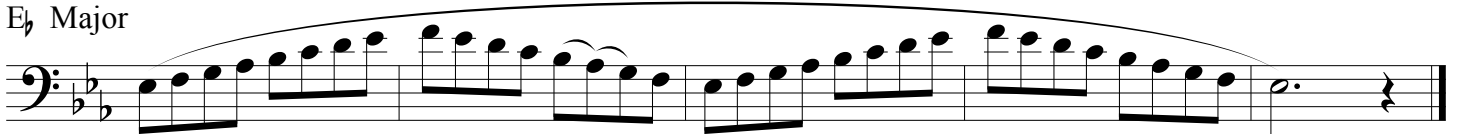

South Dakota All-State Band Auditions
Trombone Major and Minor Scales
Revised July 2015

To be played at a minimum tempo of ♩ = 120

page 2

E_b Major