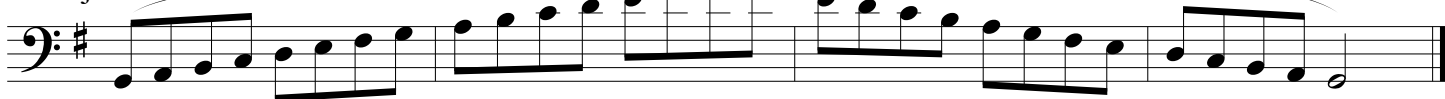

South Dakota All-State Band Auditions

Trombone Major and Minor Scales

Revised July 2015

To be played at a minimum tempo of $\text{♩} = 120$

C Major

a melodic minor

F Major

d melodic minor

G Major

e melodic minor

B \flat Major

g melodic minor

D Major

b melodic minor

South Dakota All-State Band Auditions
Trombone Major and Minor Scales
Revised July 2015

To be played at a minimum tempo of ♩ = 120