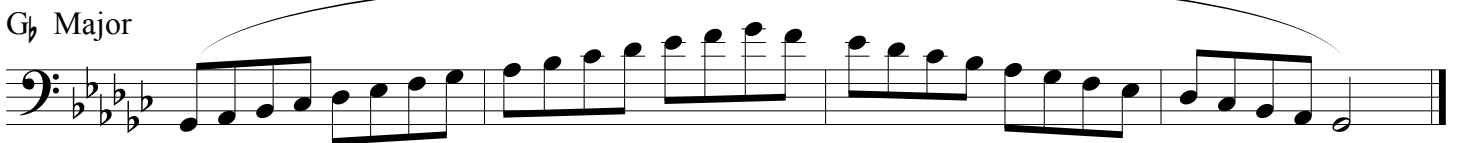

G Major

e melodic minor

B \flat Major

g melodic minor

D Major

b melodic minor

South Dakota All-State Band Auditions
Trombone Major and Minor Scales
Revised July 2015

To be played at a minimum tempo of ♩ = 120

page 2

E_b Major

c melodic minor

A_b Major

f melodic minor

D_b Major

b_b melodic minor

G_b Major

e_b melodic minor