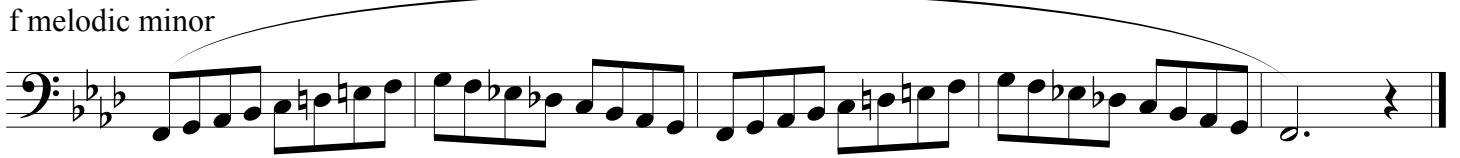

G Major

e melodic minor

B \flat Major

g melodic minor

D Major

b melodic minor

South Dakota All-State Band Auditions
Trombone Major and Minor Scales
Revised July 2015

To be played at a minimum tempo of ♩ = 120

page 2

E_b Major

c melodic minor

A_b Major

f melodic minor

D_b Major

b_b melodic minor

G_b Major

e_b melodic minor