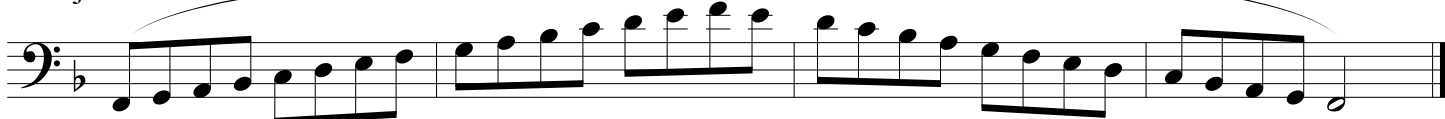

South Dakota All-State Band Auditions

Trombone Major and Minor Scales

Revised July 2015

To be played at a minimum tempo of $\text{♩} = 120$

C Major

a melodic minor

F Major

d melodic minor

G Major

e melodic minor

B \flat Major

g melodic minor

D Major

b melodic minor

South Dakota All-State Band Auditions
Trombone Major and Minor Scales
Revised July 2015

To be played at a minimum tempo of ♩ = 120