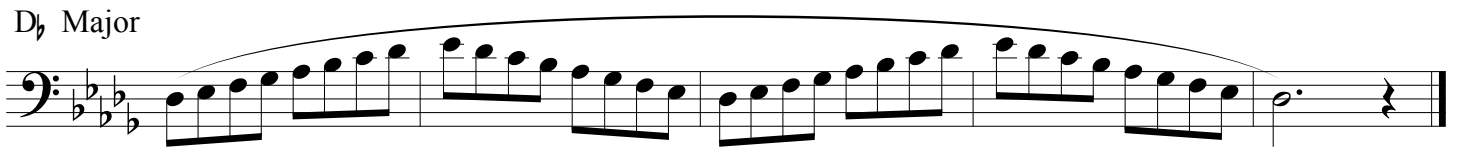

G Major

e melodic minor

B \flat Major

g melodic minor

D Major

b melodic minor

South Dakota All-State Band Auditions
Trombone Major and Minor Scales
Revised July 2015

To be played at a minimum tempo of ♩ = 120

page 2

E_b Major

c melodic minor

A_b Major

f melodic minor

D_b Major

b_b melodic minor

G_b Major

e_b melodic minor