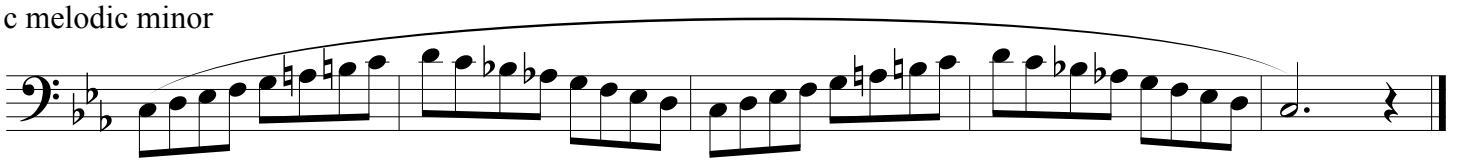

c melodic minor