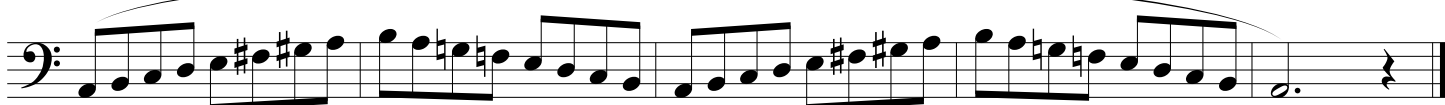

South Dakota All-State Band Auditions

Trombone Major and Minor Scales

Revised July 2015

To be played at a minimum tempo of $\text{♩} = 120$

C Major

a melodic minor

F Major

d melodic minor

G Major

e melodic minor

B \flat Major

g melodic minor

D Major

b melodic minor

South Dakota All-State Band Auditions
Trombone Major and Minor Scales
Revised July 2015

To be played at a minimum tempo of ♩ = 120