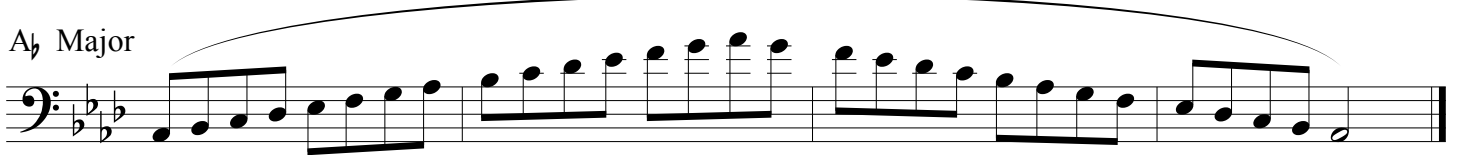

G Major

e melodic minor

B \flat Major

g melodic minor

D Major

b melodic minor

South Dakota All-State Band Auditions
Trombone Major and Minor Scales
Revised July 2015

To be played at a minimum tempo of ♩ = 120

page 2

E_b Major

c melodic minor

A_b Major

f melodic minor

D_b Major

b_b melodic minor

G_b Major

e_b melodic minor