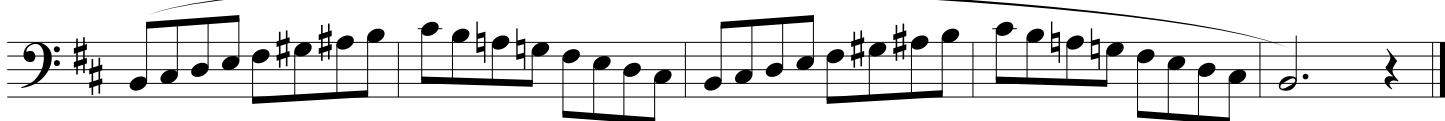

G Major

e melodic minor

B \flat Major

g melodic minor

D Major

b melodic minor

South Dakota All-State Band Auditions
Trombone Major and Minor Scales
Revised July 2015

To be played at a minimum tempo of ♩ = 120