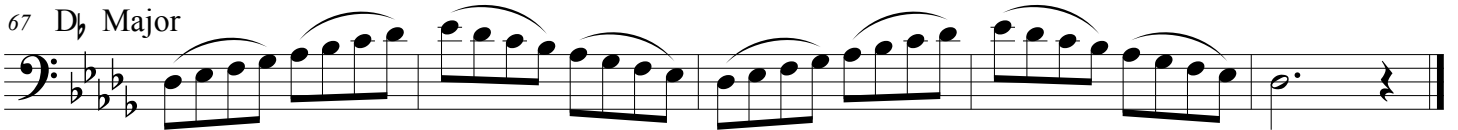

## String Bass Major and Minor Scales

Revised July 2015

To be played at a minimum tempo of  $\text{♩} = 120$

C Major

6 a melodic minor

11 F Major

15 d melodic minor

20 G Major

page 2

48 E $\flat$  Major

53 c melodic minor

58 A $\flat$  Major

62 f melodic minor

67 D $\flat$  Major

72 b $\flat$  melodic minor

77 G $\flat$  Major