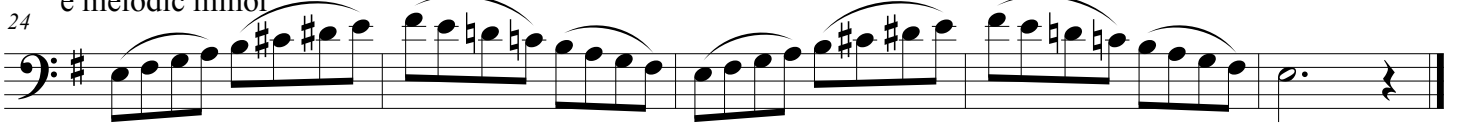

24 e melodic minor