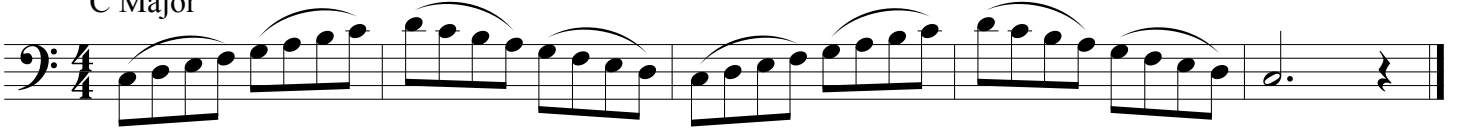

## String Bass Major and Minor Scales

Revised July 2015

To be played at a minimum tempo of  $\text{♩} = 120$

C Major

6 a melodic minor

11 F Major

15 d melodic minor

20 G Major