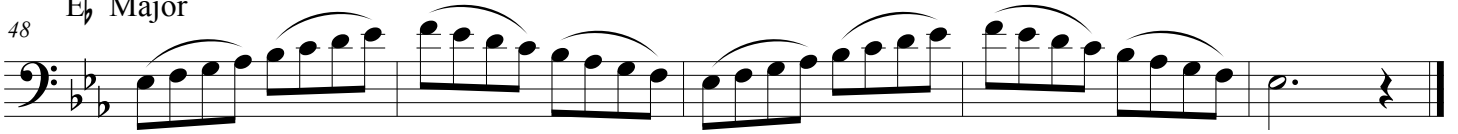

South Dakota All-State Band Auditions
String Bass Major and Minor Scales
Revised July 2015

To be played at a minimum tempo of ♩ = 120

page 2

48 E $\flat$ Major