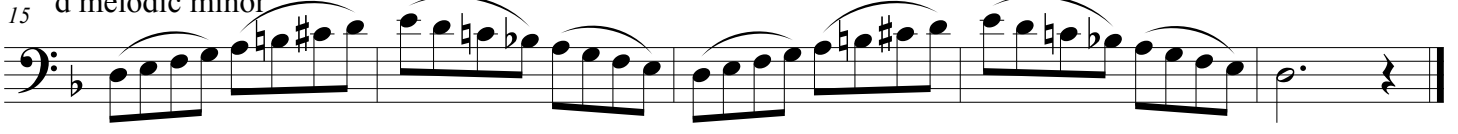

## String Bass Major and Minor Scales

Revised July 2015

To be played at a minimum tempo of  $\text{♩} = 120$

C Major

6 a melodic minor

11 F Major

15 d melodic minor

20 G Major