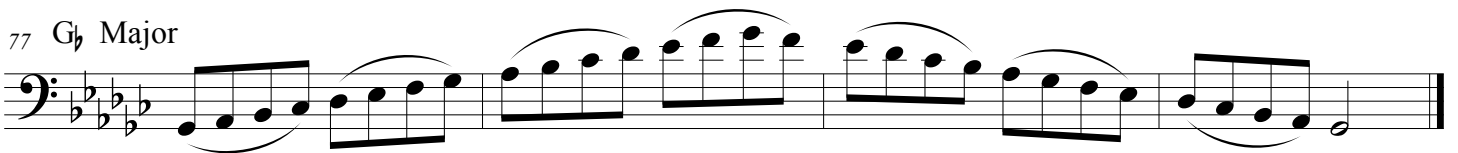

## String Bass Major and Minor Scales

Revised July 2015

To be played at a minimum tempo of  $\text{♩} = 120$

C Major

6 a melodic minor

11 F Major

15 d melodic minor

20 G Major

24 e melodic minor

29 B $\flat$  Major

33 g melodic minor

38 D Major

43 b melodic minor

South Dakota All-State Band Auditions  
String Bass Major and Minor Scales  
Revised July 2015

To be played at a minimum tempo of ♩ = 120

page 2

48 E $\flat$  Major

53 c melodic minor

58 A $\flat$  Major

62 f melodic minor

67 D $\flat$  Major

72 b $\flat$  melodic minor

77 G $\flat$  Major

81 e $\flat$  melodic minor