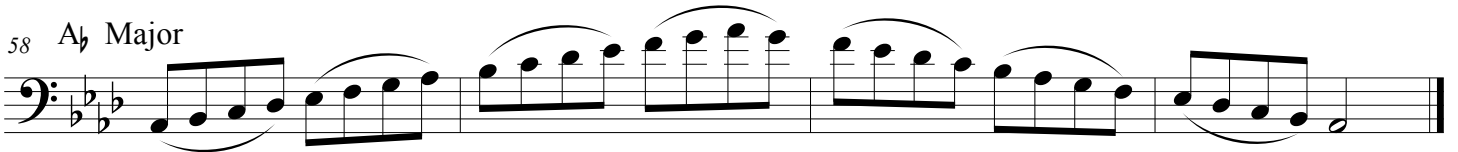

58 A $\flat$ Major