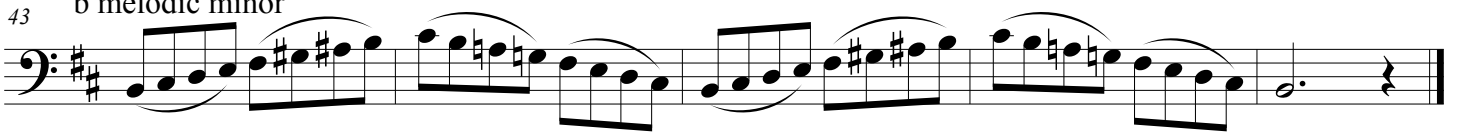

## String Bass Major and Minor Scales

Revised July 2015

To be played at a minimum tempo of  $\text{♩} = 120$

C Major

6 a melodic minor

11 F Major

15 d melodic minor

20 G Major

24 e melodic minor

29 B $\flat$  Major

33 g melodic minor

38 D Major

43 b melodic minor

South Dakota All-State Band Auditions  
String Bass Major and Minor Scales  
Revised July 2015

To be played at a minimum tempo of ♩ = 120