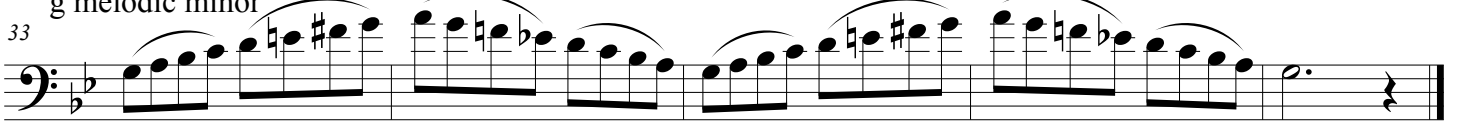

## String Bass Major and Minor Scales

Revised July 2015

To be played at a minimum tempo of  $\text{♩} = 120$

C Major

6 a melodic minor

11 F Major

15 d melodic minor

20 G Major

24 e melodic minor

29 B $\flat$  Major

33 g melodic minor

38 D Major

43 b melodic minor

South Dakota All-State Band Auditions  
String Bass Major and Minor Scales  
Revised July 2015

To be played at a minimum tempo of ♩ = 120