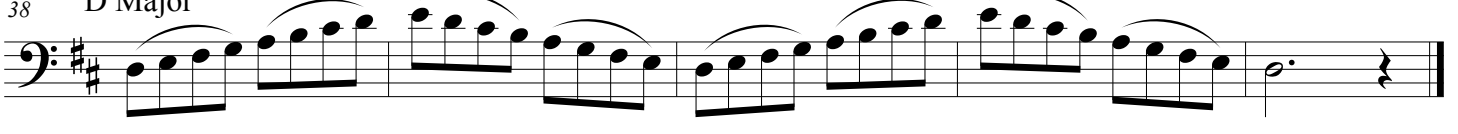

## String Bass Major and Minor Scales

Revised July 2015

To be played at a minimum tempo of  $\text{♩} = 120$

C Major

6 a melodic minor

11 F Major

15 d melodic minor

20 G Major

24 e melodic minor

29 B $\flat$  Major

33 g melodic minor

38 D Major

43 b melodic minor

South Dakota All-State Band Auditions  
String Bass Major and Minor Scales  
Revised July 2015

To be played at a minimum tempo of ♩ = 120