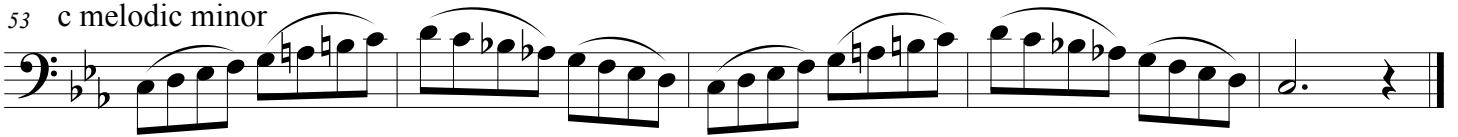

53 c melodic minor