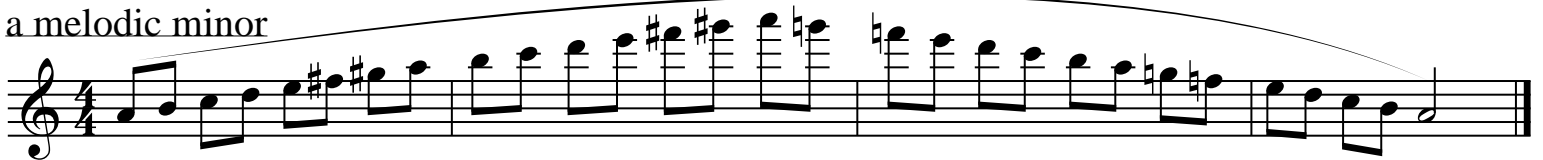

South Dakota All-State Band Auditions

Flute Major and minor scales

Revised July 2008

To be played at a minimum tempo of ♩ = 144

C Major

a melodic minor

F Major

d melodic minor