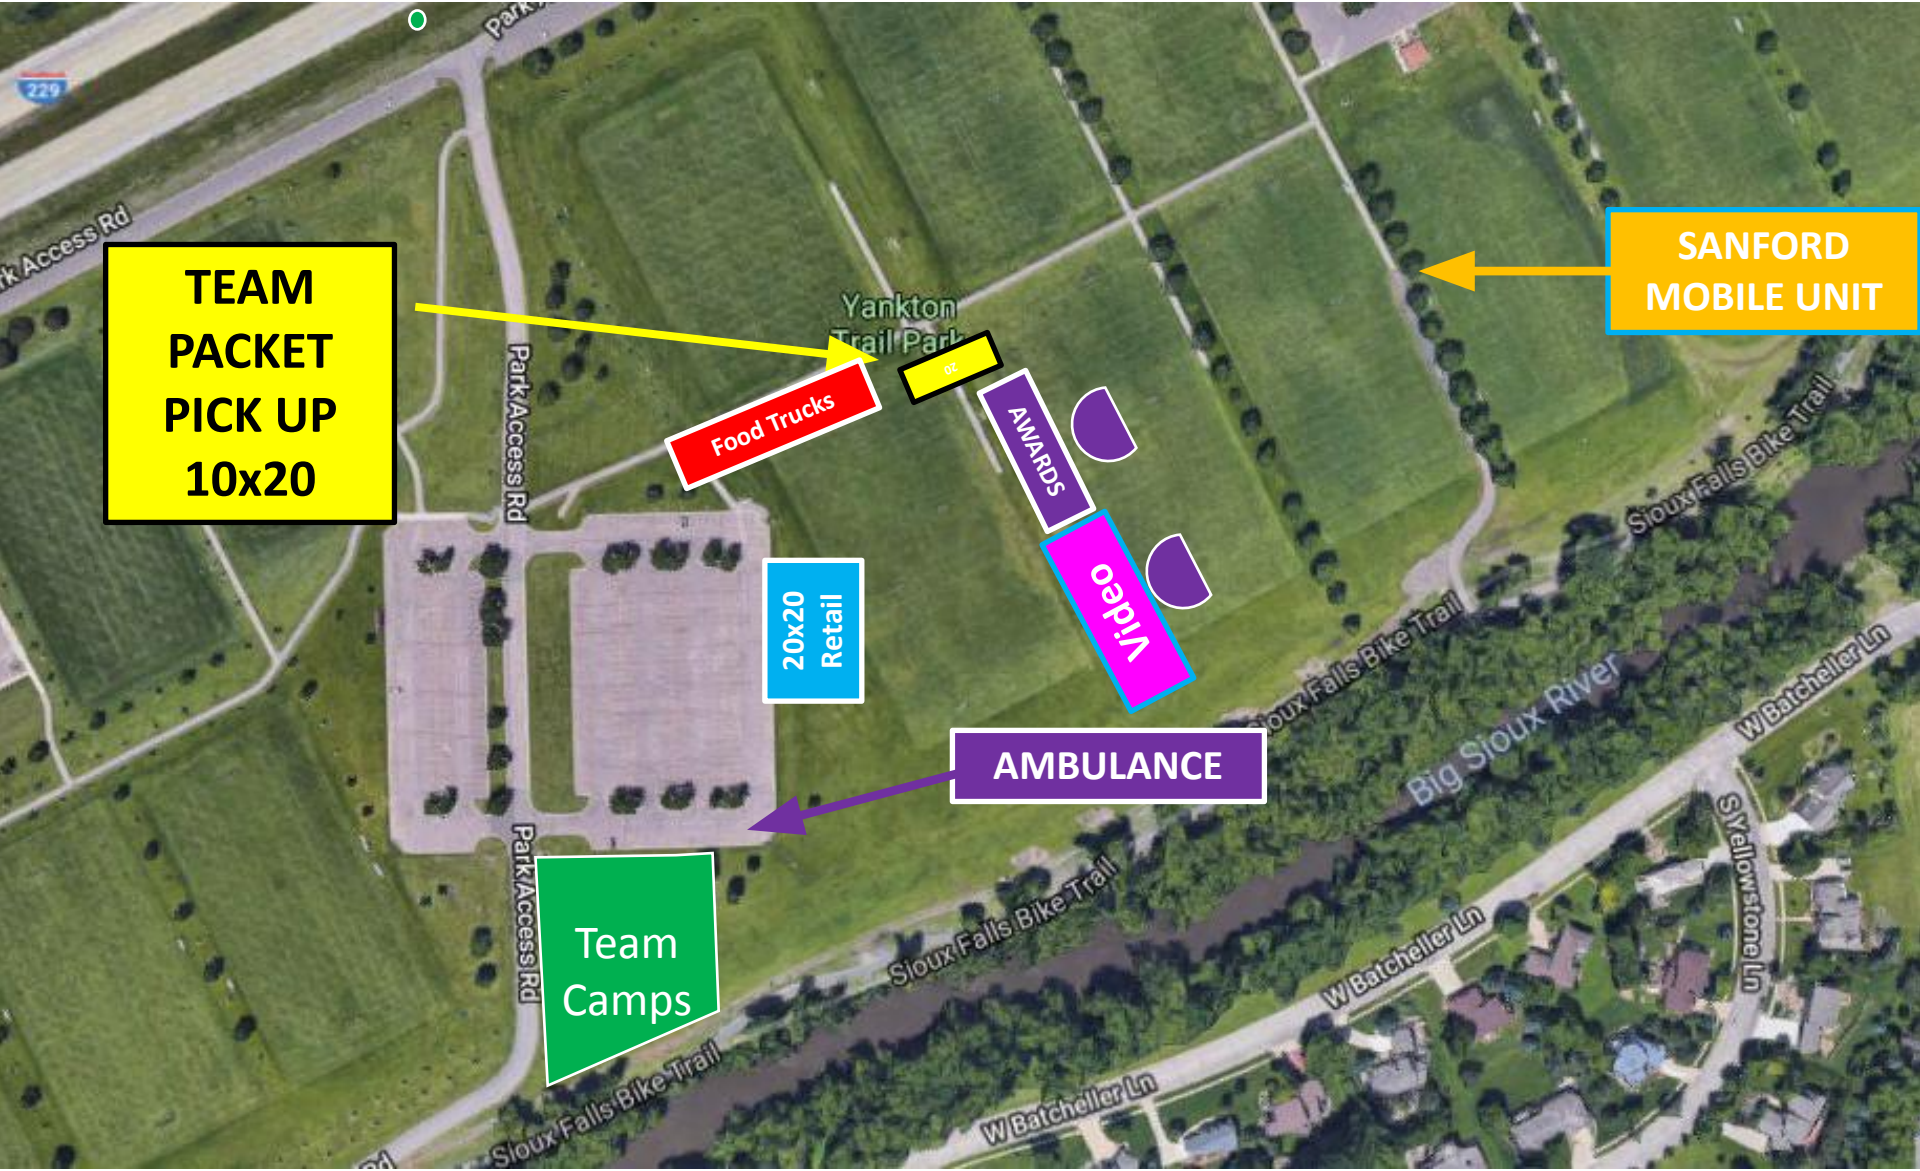

Sioux Falls Bike Trail

Sioux Falls Bike Trail

Sioux Falls

Big Sioux River

Big Sioux River

Big Sioux River

2023 SDHSAA STATE CROSS  
COUNTRY MEET  
VENUE MAP

**TEAM  
PACKET  
PICK UP  
10x20**