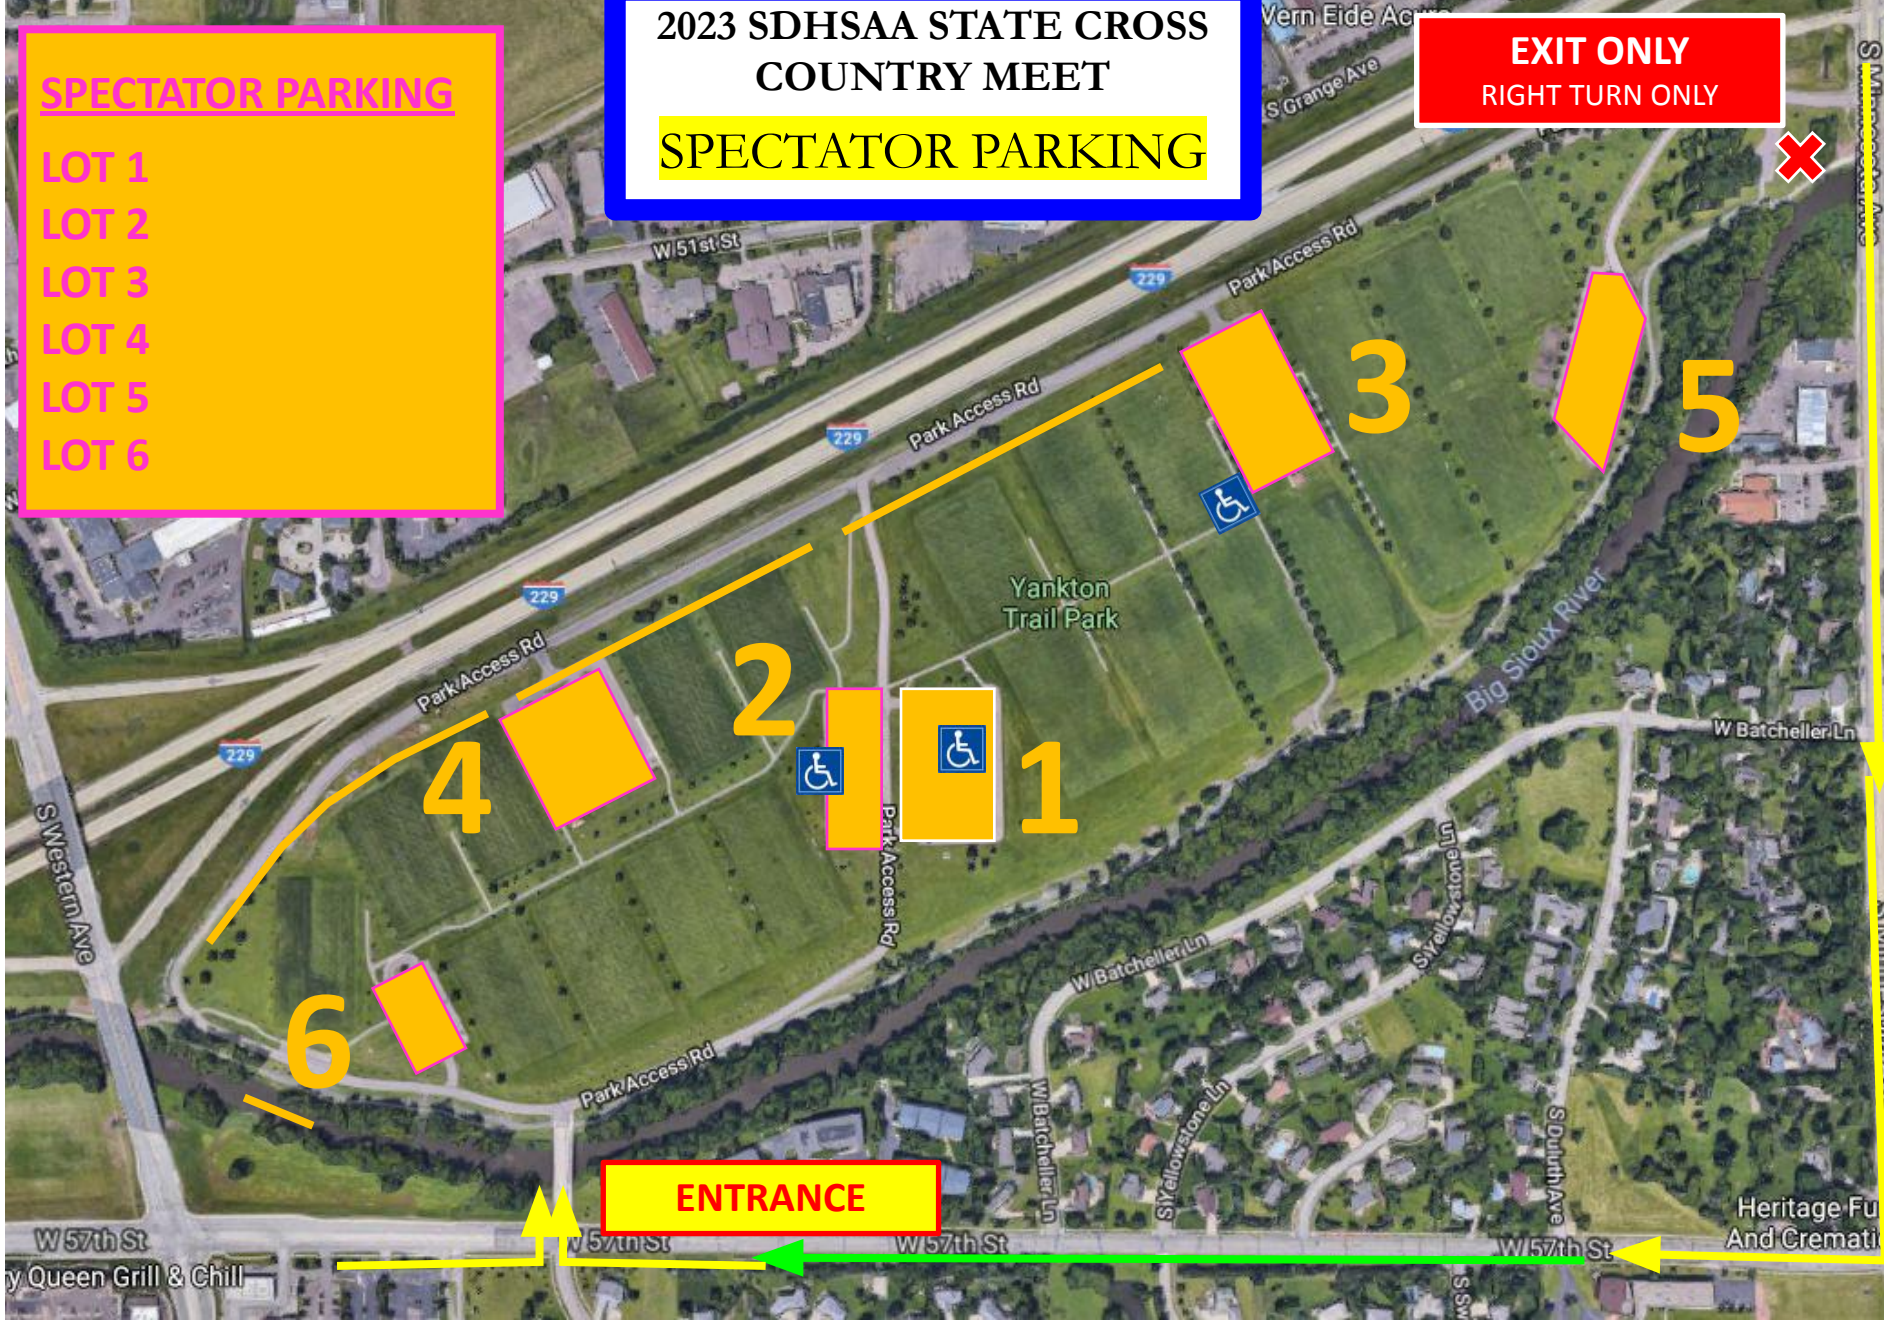

**2023 SDHSAA STATE CROSS  
COUNTRY MEET**

**ENTRANCE**

**ENTRANCE**

**EXIT 3 – MINNESOTA AVE  
TO 57<sup>TH</sup> STREET ENTRANCE  
RIGHT TURN ONLY**

**EXIT ONLY  
RIGHT TURN ONLY**

**Ticket Gate**

Adult \$10.00  
Student(K-12)\$5.00  
Gate Opens at 10:30 AM

**NO  
PARKING**

**ENTRANCE**

**STATE MEET TRAFFIC MERGE RIGHT  
RIGHT TURN ONLY**

**2023 SDHSAA STATE CROSS  
COUNTRY MEET**

**SPECTATOR PARKING**

**EXIT ONLY  
RIGHT TURN ONLY**

- SPECTATOR PARKING**
- LOT 1**
- LOT 2**
- LOT 3**
- LOT 4**
- LOT 5**
- LOT 6**

**2023 SDHSAA STATE CROSS  
COUNTRY MEET  
WORKER/TOURNAMENT  
OFFICIAL PARKING**

**EXIT ONLY  
RIGHT TURN ONLY**

**VIP/PERMIT STAFF PARKING  
ALL OTHER STAFF AT HEGG LOT**

**NO PARKING**

**ENTRANCE**

**STATE MEET TRAFFIC MERGE RIGHT  
RIGHT TURN ONLY**

Big Sioux River

W Batcheller Ln

W Batcheller Ln

W Yellowstone Ln

**2023 SDHSAA STATE CROSS  
COUNTRY MEET  
PARK TRAFFIC FLOW**