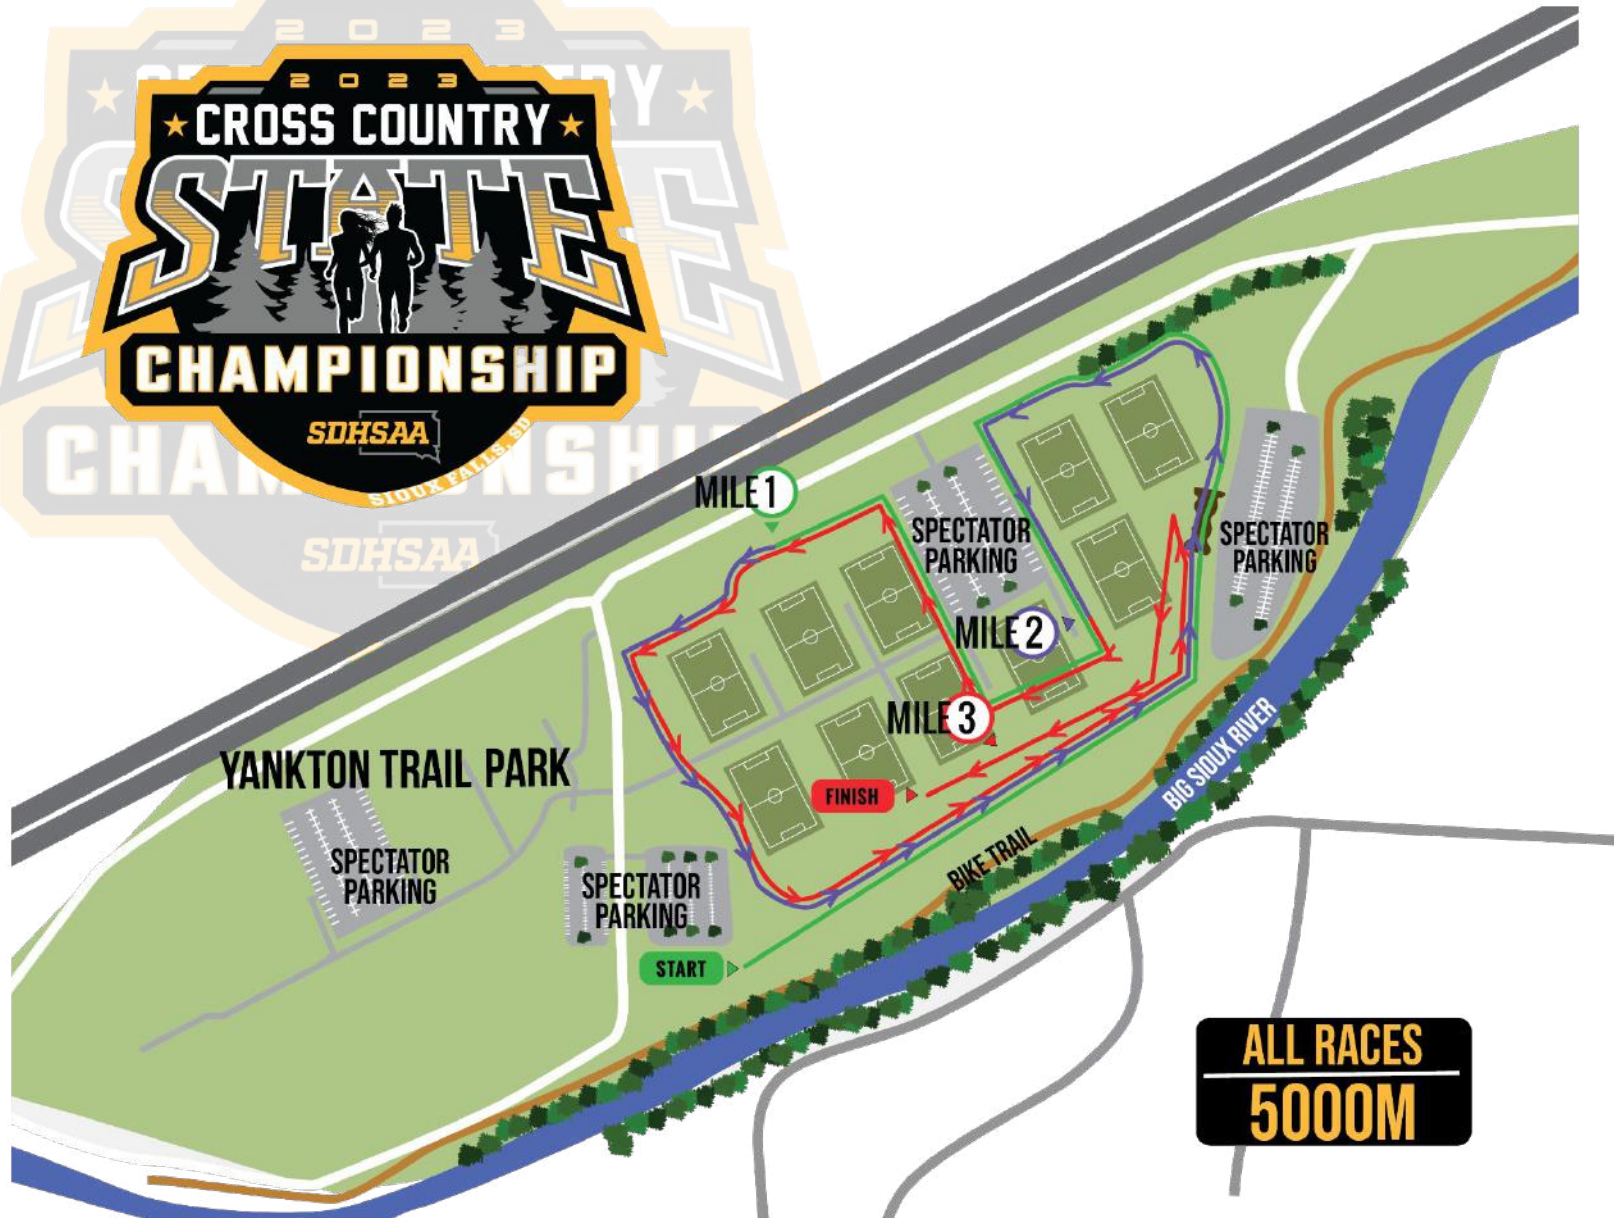

MILE 1

MILE 2

MILE 3

FINISH

START

BIKE TRAIL

BIG SIOUX RIVER

ALL RACES  
5000M

**2023 SDHSAA STATE CROSS  
COUNTRY MEET**

**ENTRANCE**

**ENTRANCE**

**EXIT 3 – MINNESOTA AVE  
TO 57<sup>TH</sup> STREET ENTRANCE  
RIGHT TURN ONLY**

**EXIT ONLY  
RIGHT TURN ONLY**

**Ticket Gate**

Adult \$10.00  
Student(K-12)\$5.00  
Gate Opens at 10:30 AM

**NO  
PARKING**

**ENTRANCE**

**STATE MEET TRAFFIC MERGE RIGHT  
RIGHT TURN ONLY**

**2023 SDHSAA STATE CROSS  
COUNTRY MEET**

**SPECTATOR PARKING**

**EXIT ONLY  
RIGHT TURN ONLY**

- SPECTATOR PARKING**
- LOT 1**
- LOT 2**
- LOT 3**
- LOT 4**
- LOT 5**
- LOT 6**

**2023 SDHSAA STATE CROSS  
COUNTRY MEET  
WORKER/TOURNAMENT  
OFFICIAL PARKING**

**EXIT ONLY  
RIGHT TURN ONLY**

**VIP/PERMIT STAFF PARKING  
ALL OTHER STAFF AT HEGG LOT**

**NO PARKING**

**ENTRANCE**

**STATE MEET TRAFFIC MERGE RIGHT  
RIGHT TURN ONLY**