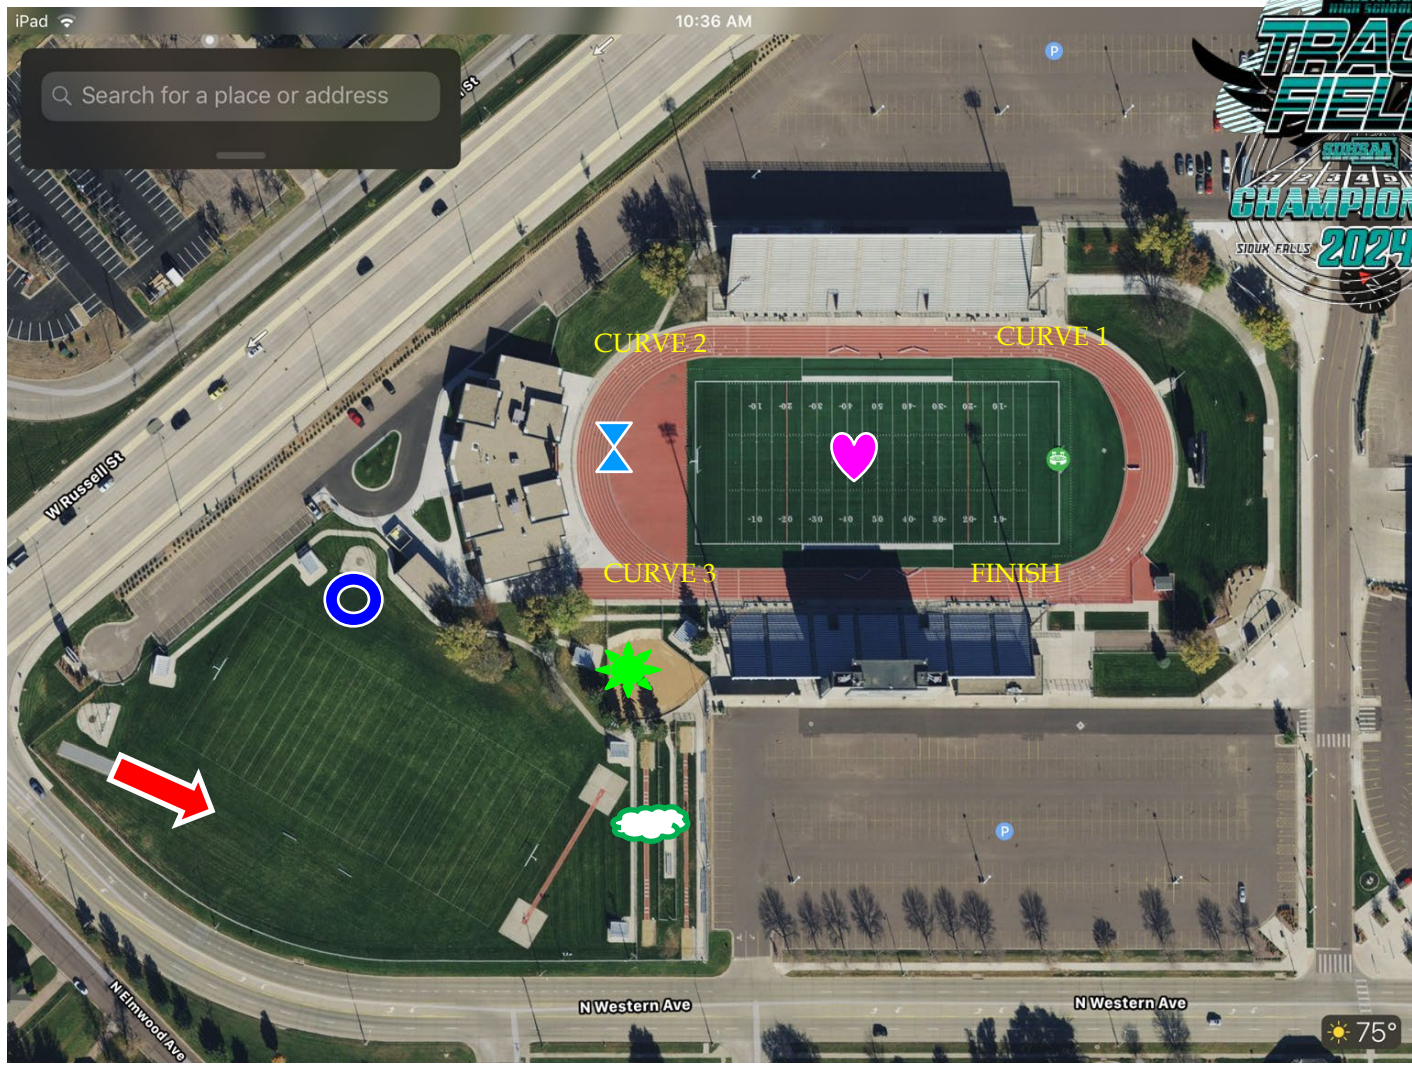

An aerial photograph of a track and field stadium. A red dashed box highlights a green field area in the lower-left quadrant, with a red arrow pointing from this area towards the track. The text "WARM UP AREA" is written in red within the dashed box.

WARM UP AREA

WARM UP SCHEDULE

Thursday, May 25, 2023

- 8:00 AM Stadium Available to Teams
- 8:00 AM Open Track Warm-Ups
- 9:00 AM Stadium Available to Spectators
- 10:30 AM 100/110 Hurdle Warm-Up on Home Stretch – Blocks will be available (All Other Warm-Ups Move to Scheels Warm-Up Area)
- 10:50 AM Clear Infield and Track (All Warm-Ups Move to Scheels Warm-Up Area)
- 10:55 AM Anthem
- 11:00 AM Girls 100 Meter Hurdle Prelims

Friday, May 26, 2023

- 7:30 AM Stadium Available to Teams
- 7:30 AM Open Track Warm-Ups
- 8:30 AM Stadium Available to Spectators
- 9:20 AM Clear Infield and Track (All Warm-Ups Move to Scheels Warm-Up Area)
- 9:25 AM Anthem
- 9:30 AM Girls 3200 Meter Run Final

EVENT MAP

LONG/TRIPLE JUMP

JAVELIN

POLE VAULT

SHOT PUT

DISCUS

HIGH JUMP

INFIELD MAP