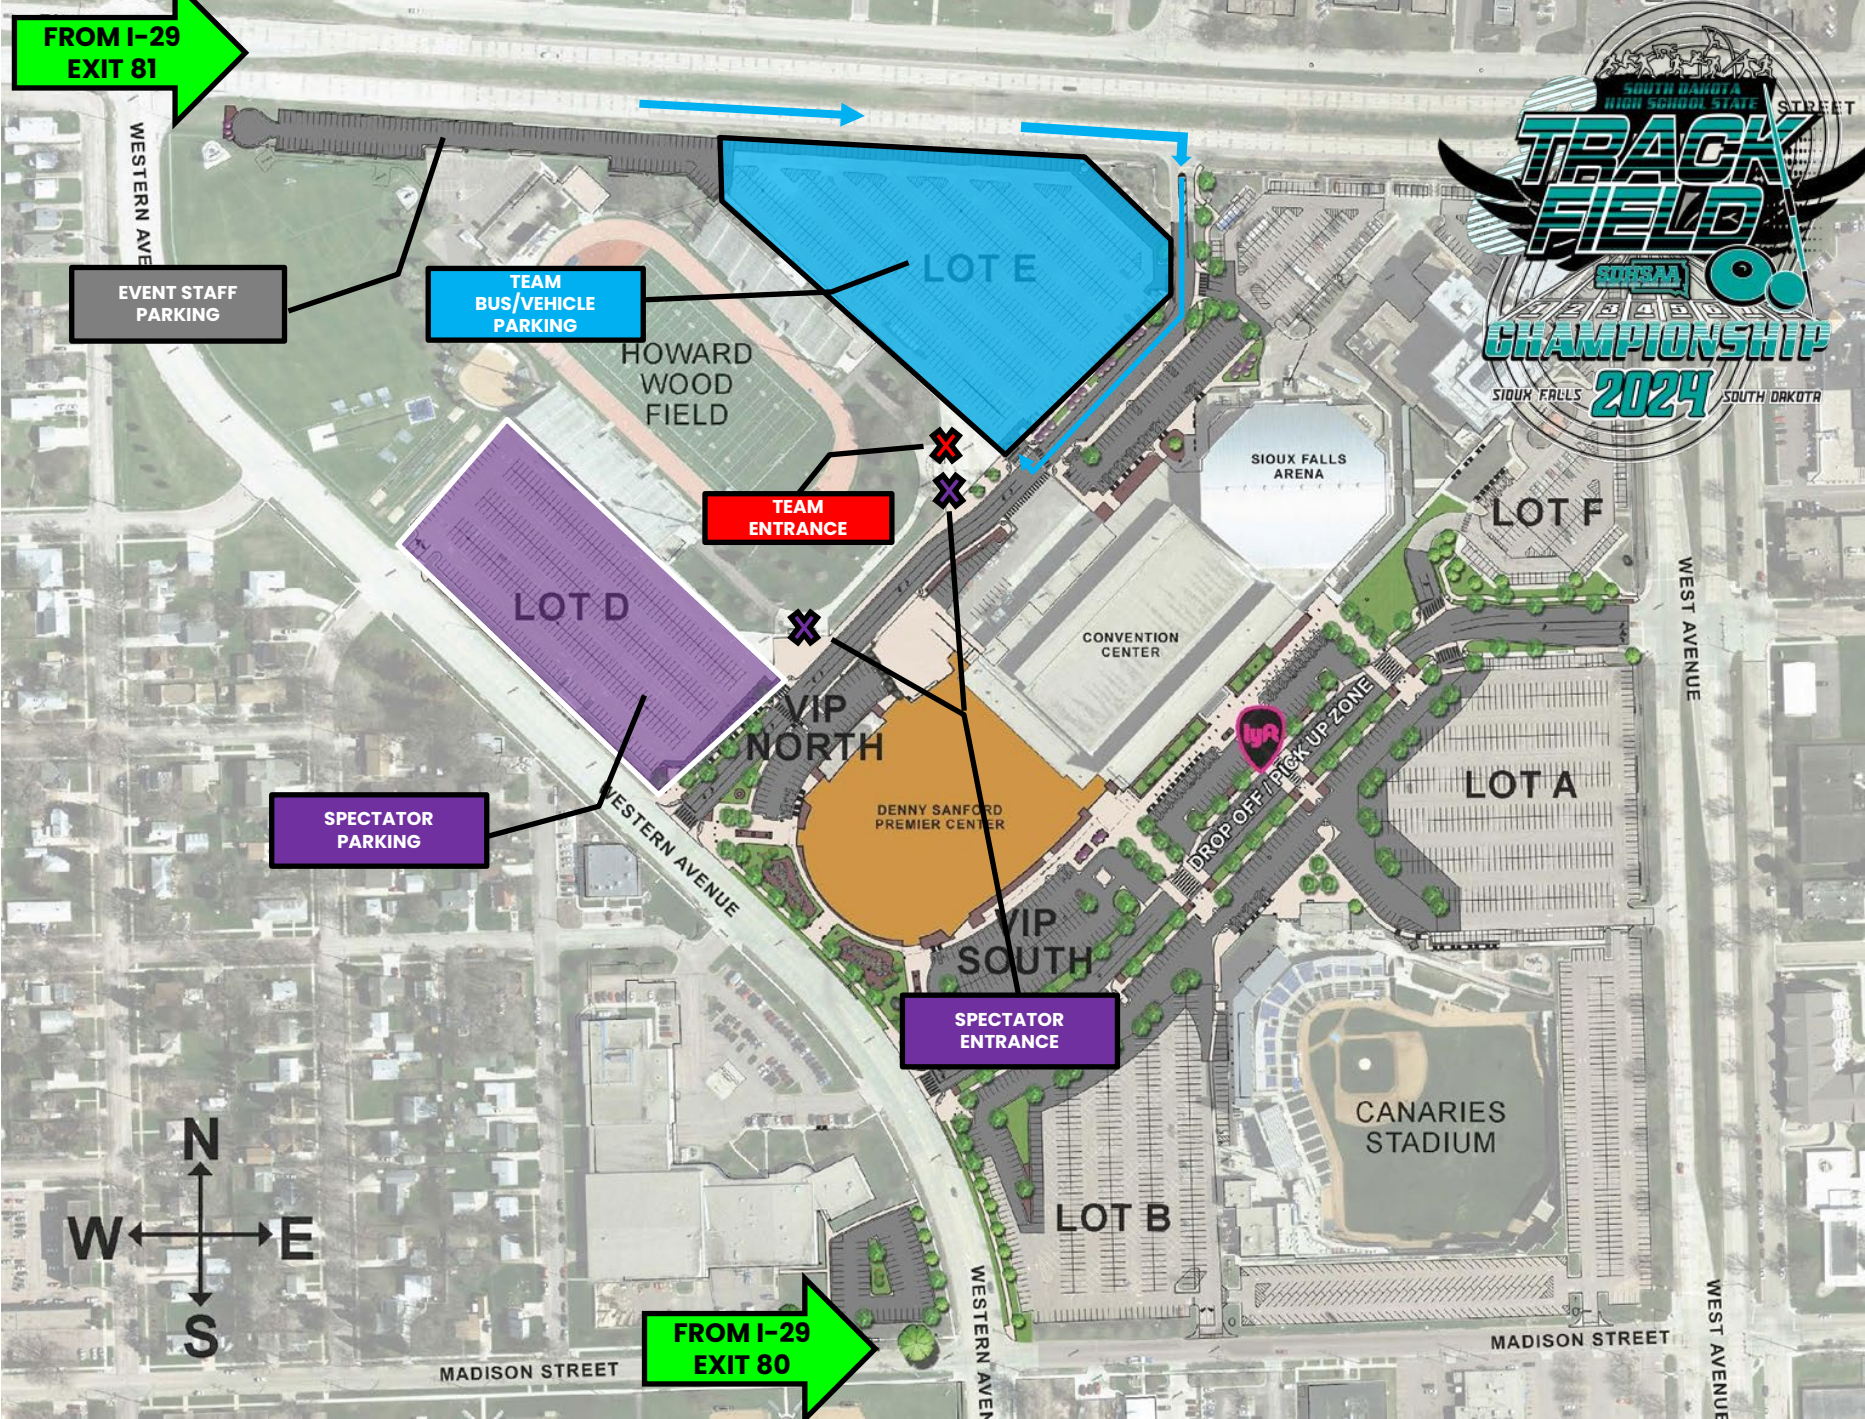

EVENT GUIDE

FROM I-29
EXIT 81

FROM I-29
EXIT 80

EVENT STAFF
PARKING

TEAM
BUS/VEHICLE
PARKING

TEAM
ENTRANCE

SPECTATOR
PARKING

SPECTATOR
ENTRANCE

DENNY SANFORD
PREMIER CENTER

DROP OFF /
PICK UP ZONE

CANARIES
STADIUM

MADISON STREET

WESTERN AVENUE

MADISON STREET

WEST AVENUE

WEST AVENUE

TEAM PACKET PICK UP- Gate B

TEAM CAMP MAP

Areas will be provided for team camps or base of operation. *No team camps on the infield.* Camp set-up is 7:00pm-8:00pm on Wednesday May 22 or Thursday May 23 at 8:00am.

An aerial photograph of a track and field stadium. A red dashed box highlights a green field area in the lower-left quadrant, with a red arrow pointing from this area towards the track. The text "WARM UP AREA" is written in red within the dashed box.