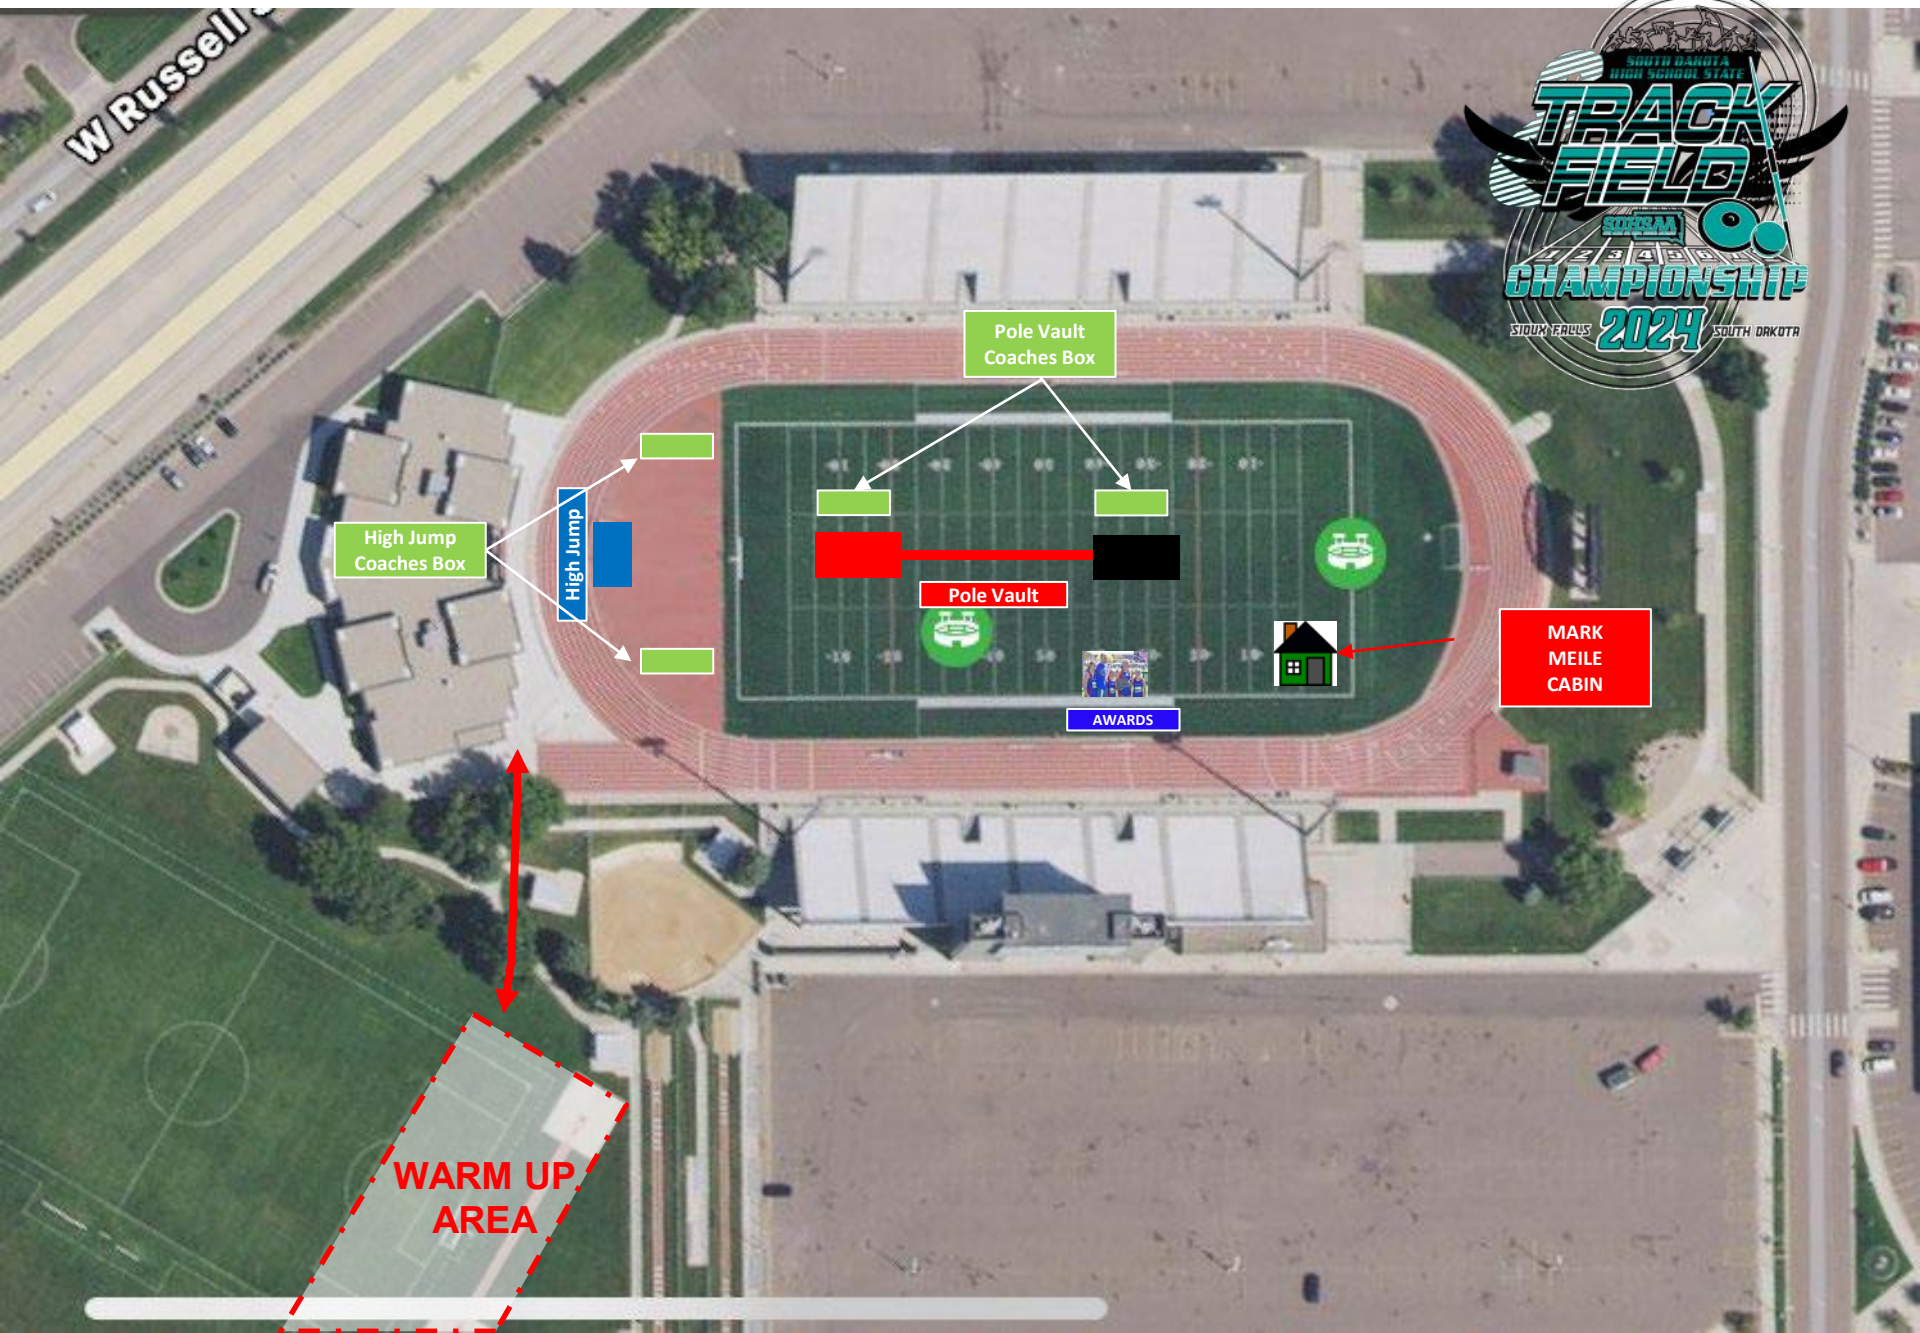

An aerial photograph of a track and field stadium. A red dashed box highlights a green field area in the lower-left quadrant, with a red arrow pointing from this area towards the track. The text "WARM UP AREA" is written in red within the dashed box.

EVENT MAP

LONG/TRIPLE JUMP

JAVELIN

POLE VAULT

SHOT PUT

DISCUS

HIGH JUMP

INFIELD MAP