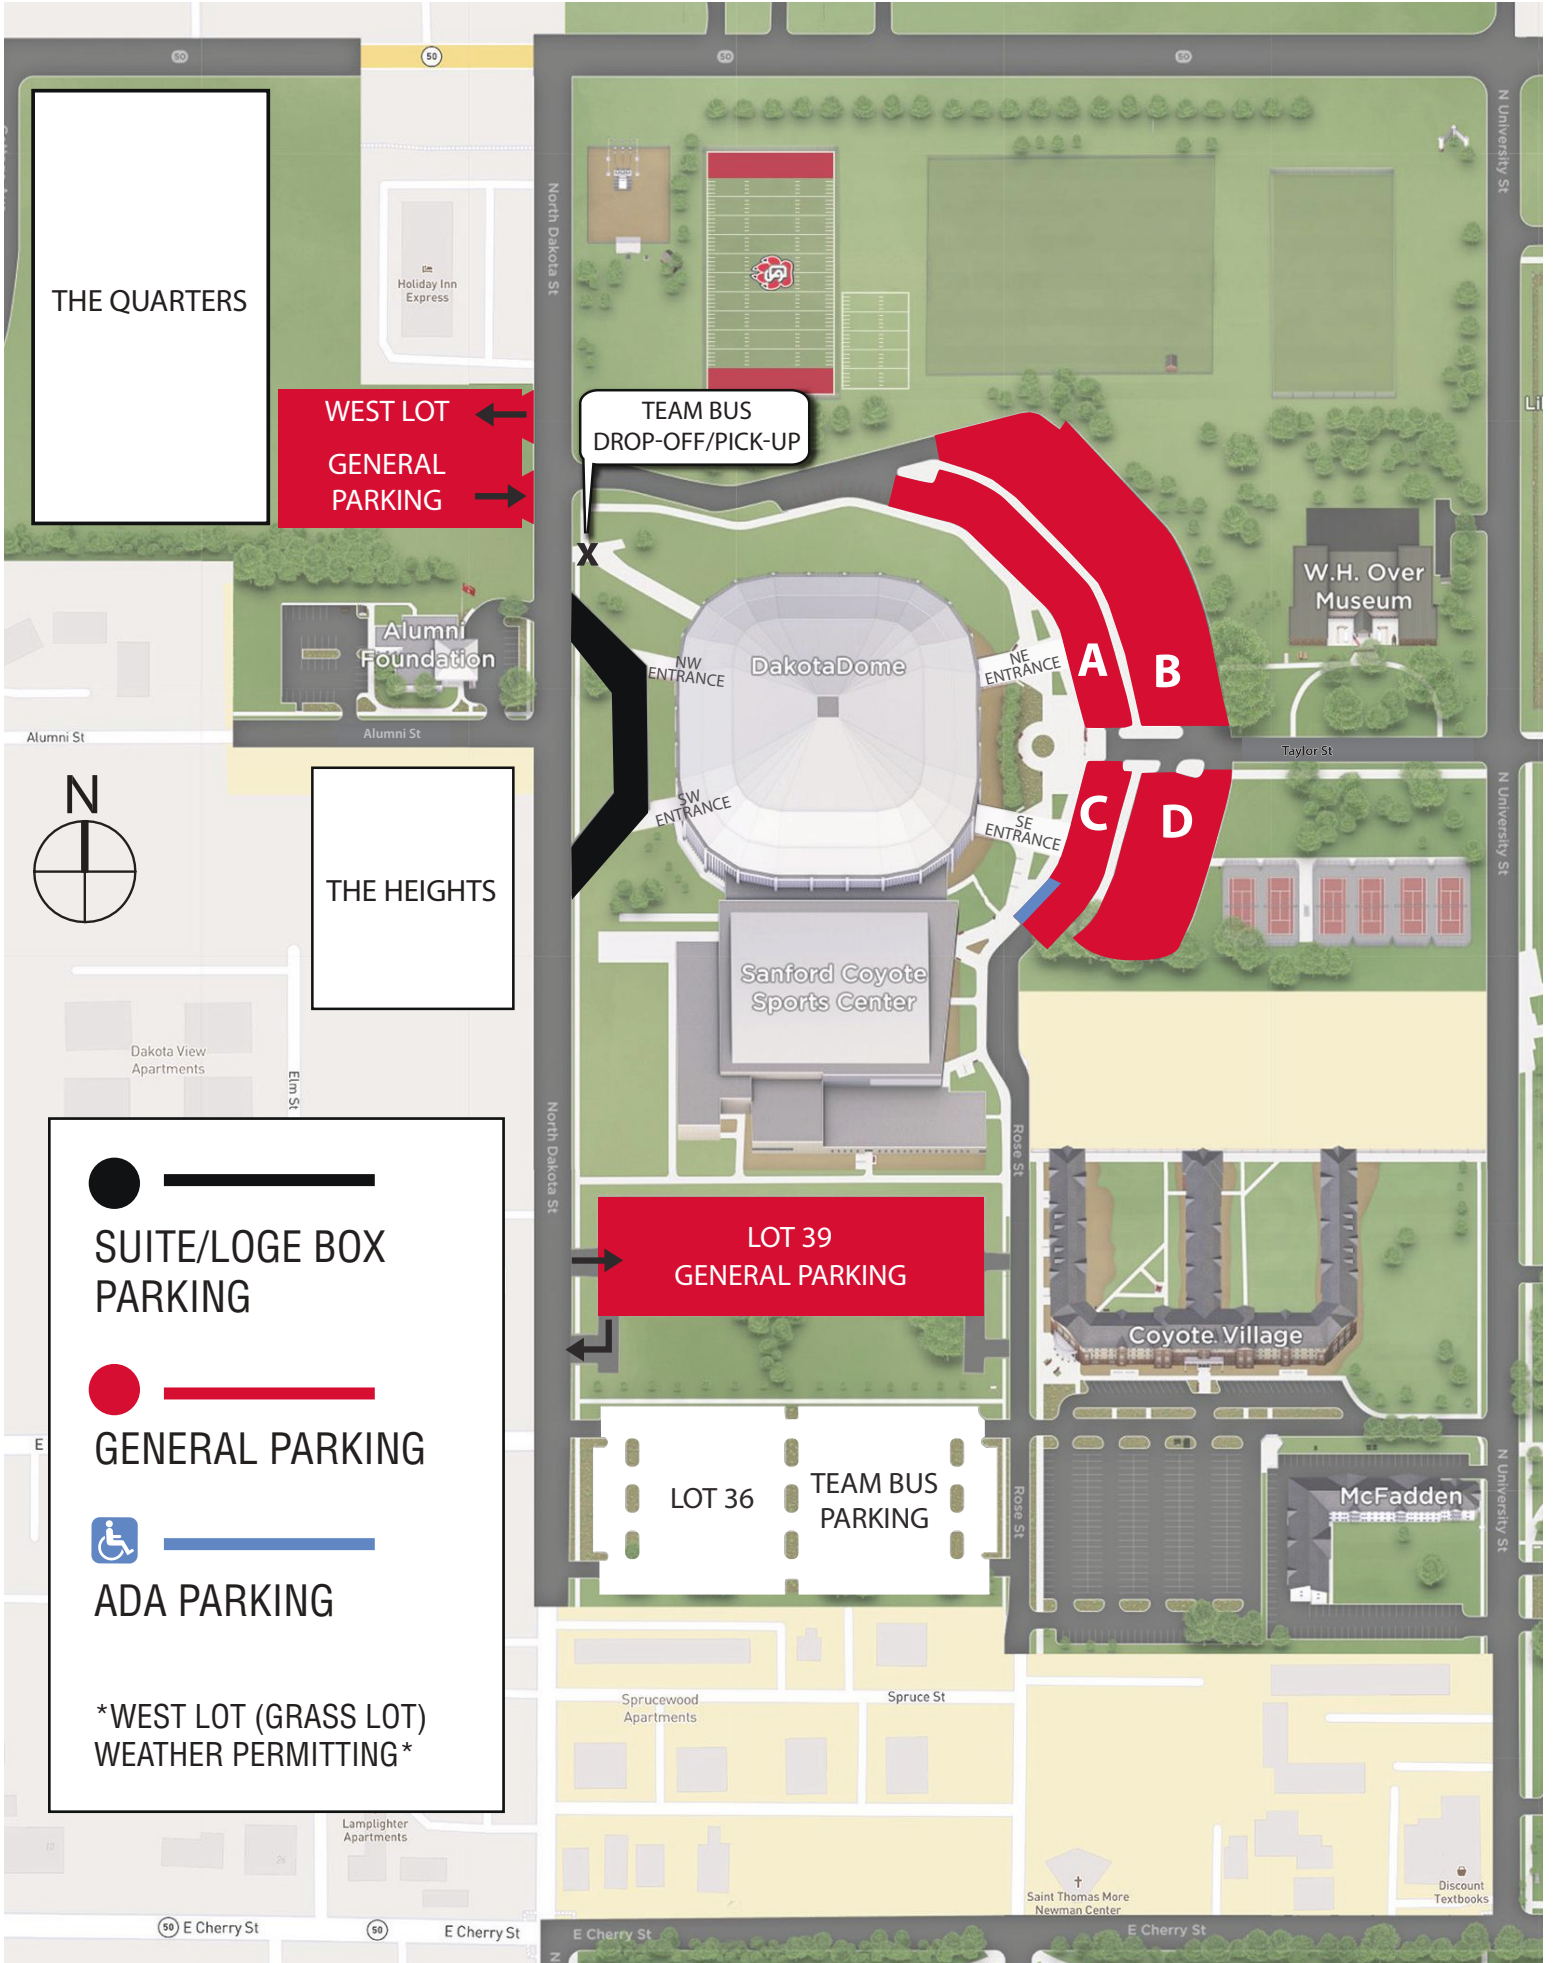

# THURSDAY PARKING MAP

-  SUITE/LOGE BOX PARKING
-  VOLLEYBALL PERMIT PARKING
-  GENERAL PARKING
-  ADA PARKING

\*WEST LOT (GRASS LOT) WEATHER PERMITTING\*

# FRIDAY/SATURDAY PARKING MAP

THE QUARTERS

WEST LOT  
GENERAL  
PARKING

TEAM BUS  
DROP-OFF/PICK-UP

DakotaDome

W.H. Over  
Museum

THE HEIGHTS

Sanford Coyote  
Sports Center

LOT 39  
GENERAL PARKING

Coyote Village

LOT 36  
TEAM BUS  
PARKING

McFadden

● —  
SUITE/LOGE BOX  
PARKING

● —  
GENERAL PARKING

♿ —  
ADA PARKING

\*WEST LOT (GRASS LOT)  
WEATHER PERMITTING\*

50 E Cherry St

50 E Cherry St

E Cherry St

Saint Thomas More  
Newman Center

Discount  
Textbooks