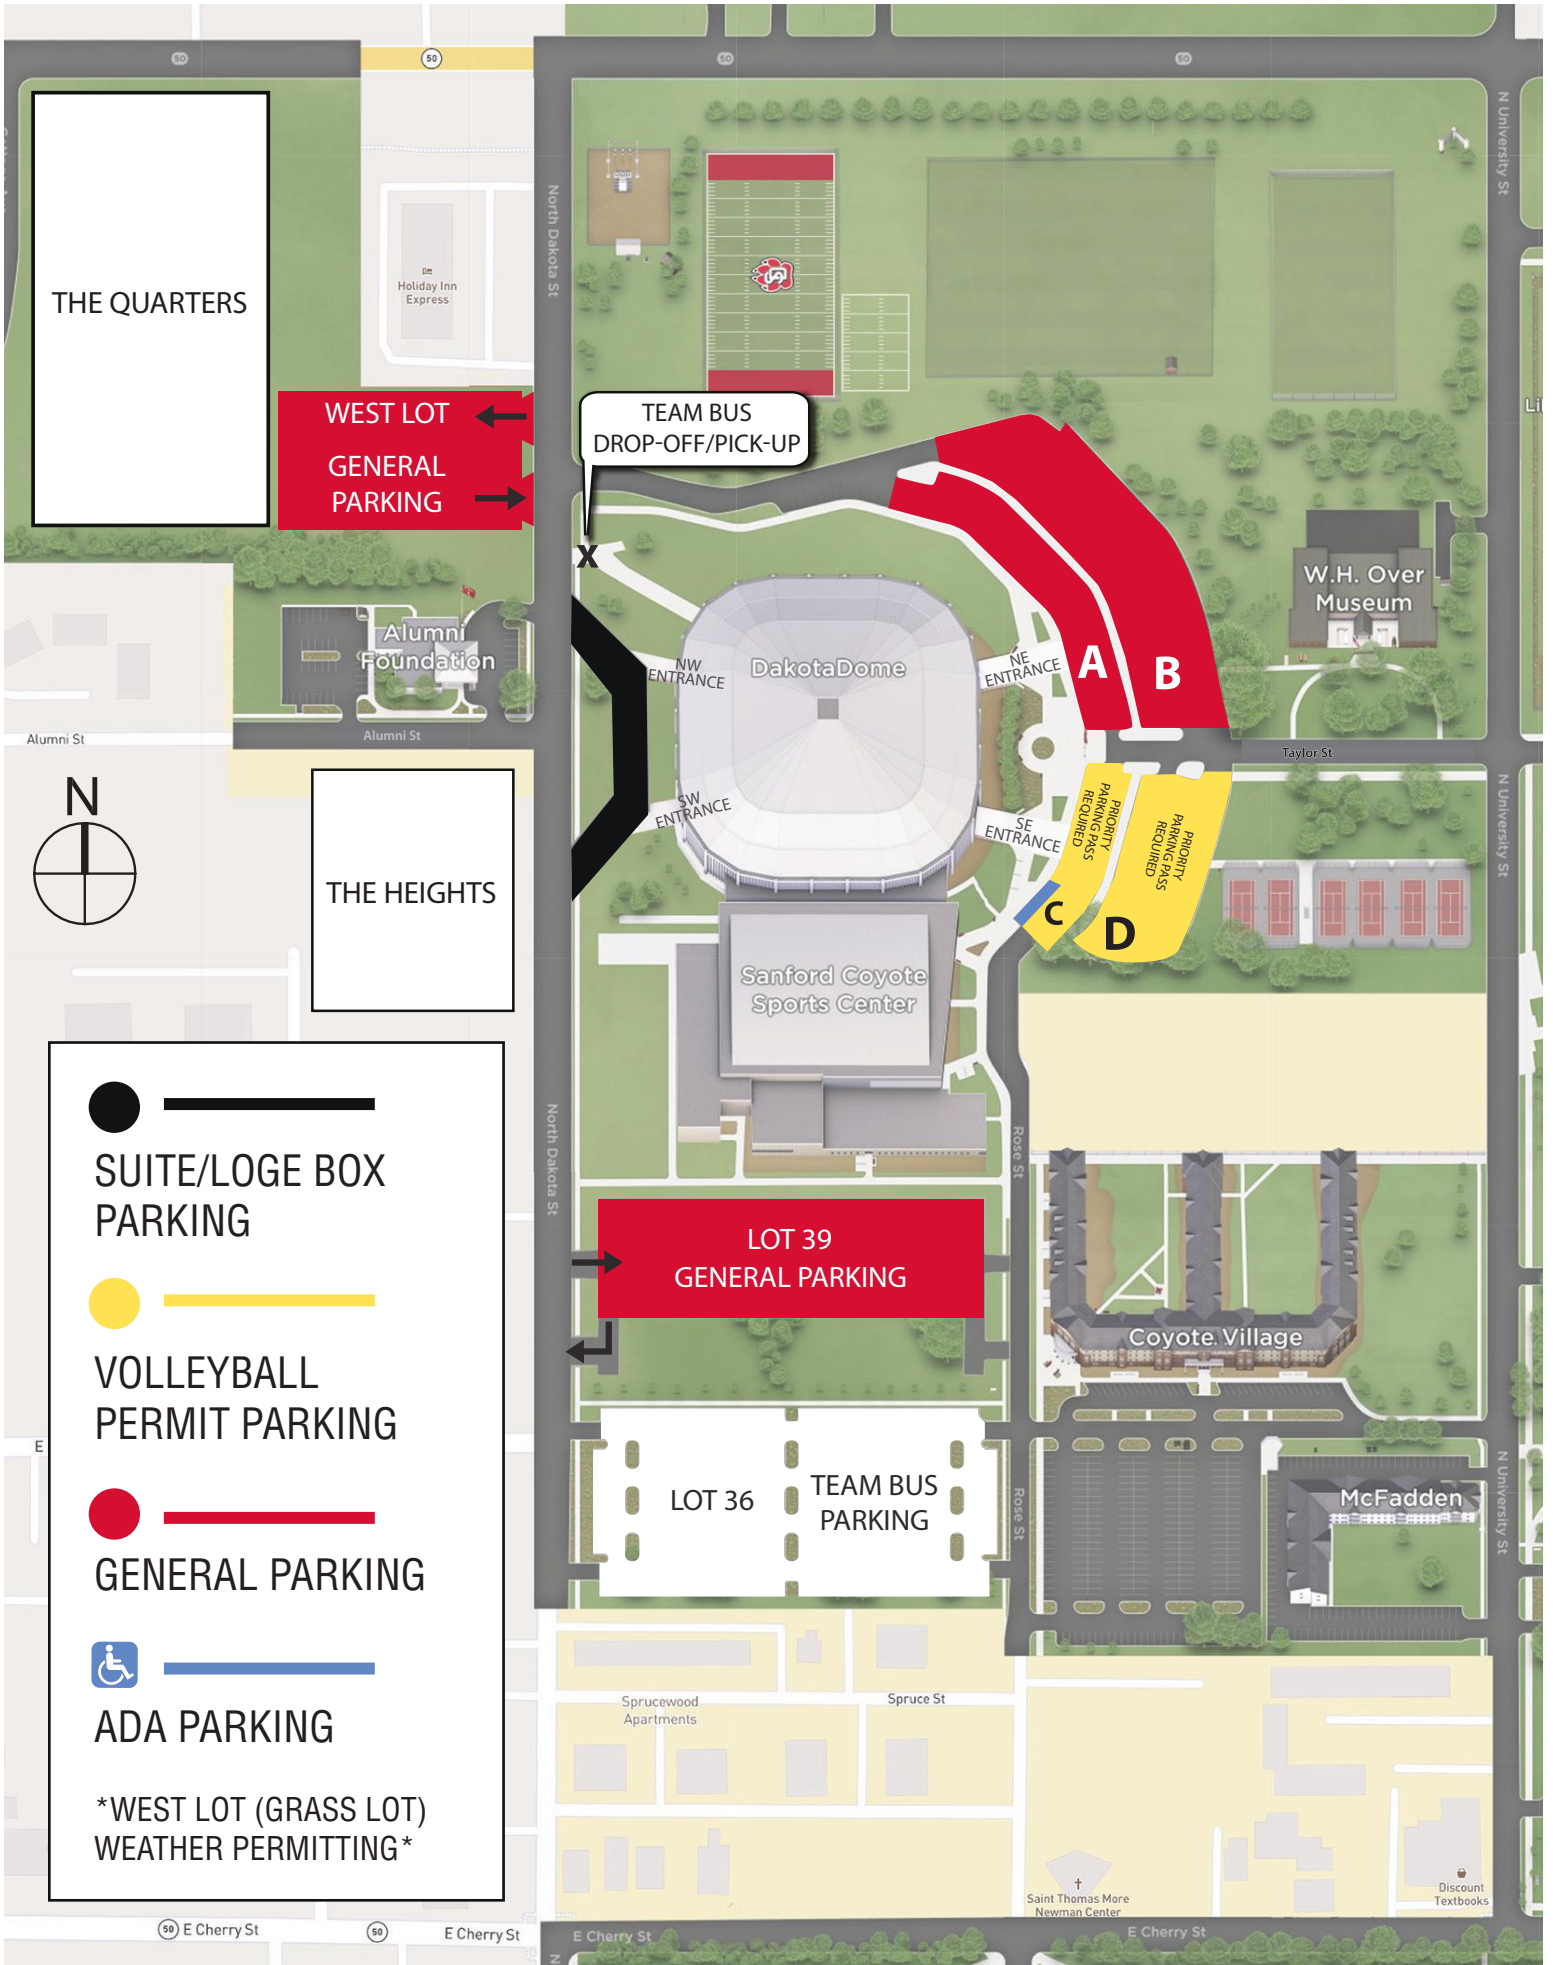

# THURSDAY PARKING MAP

-  SUITE/LOGE BOX PARKING
-  VOLLEYBALL PERMIT PARKING
-  GENERAL PARKING
-  ADA PARKING

\*WEST LOT (GRASS LOT) WEATHER PERMITTING\*

# FRIDAY/SATURDAY PARKING MAP

THE QUARTERS

WEST LOT  
GENERAL  
PARKING

TEAM BUS  
DROP-OFF/PICK-UP

DakotaDome

W.H. Over  
Museum

THE HEIGHTS

Sanford Coyote  
Sports Center

LOT 39  
GENERAL PARKING

Coyote Village

LOT 36  
TEAM BUS  
PARKING

McFadden

● —  
SUITE/LOGE BOX  
PARKING

● —  
GENERAL PARKING

♿ —  
ADA PARKING

\*WEST LOT (GRASS LOT)  
WEATHER PERMITTING\*

50 E Cherry St

50 E Cherry St

E Cherry St

Saint Thomas More  
Newman Center

Discount  
Textbooks