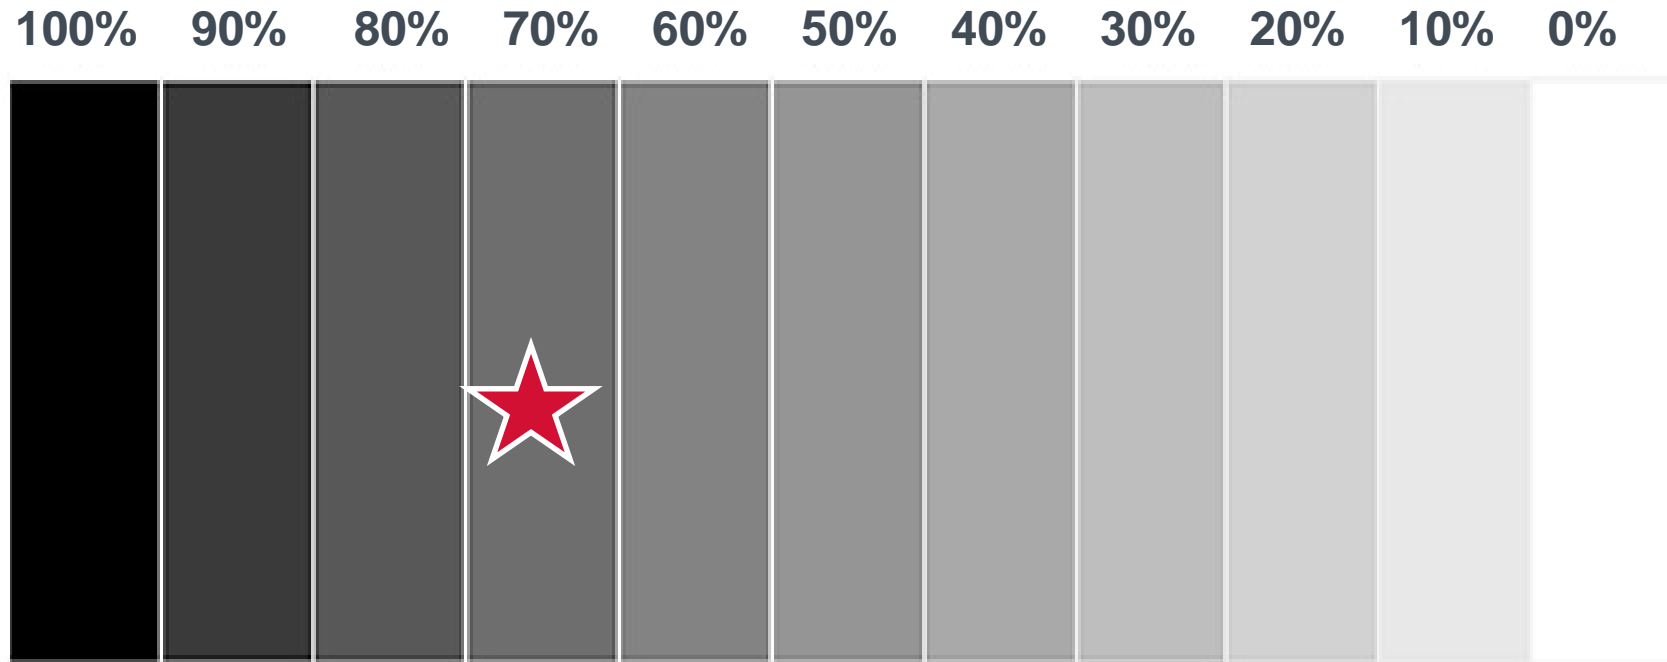

VISITING TEAM JERSEYS GRAY COLOR SPECTRUM CHART

IF GRAY IS THE COLOR CHOICE, IT MUST BE FOR THE AWAY JERSEY AND MUST BE CLOSER TO BLACK AT LEAST BY 70%