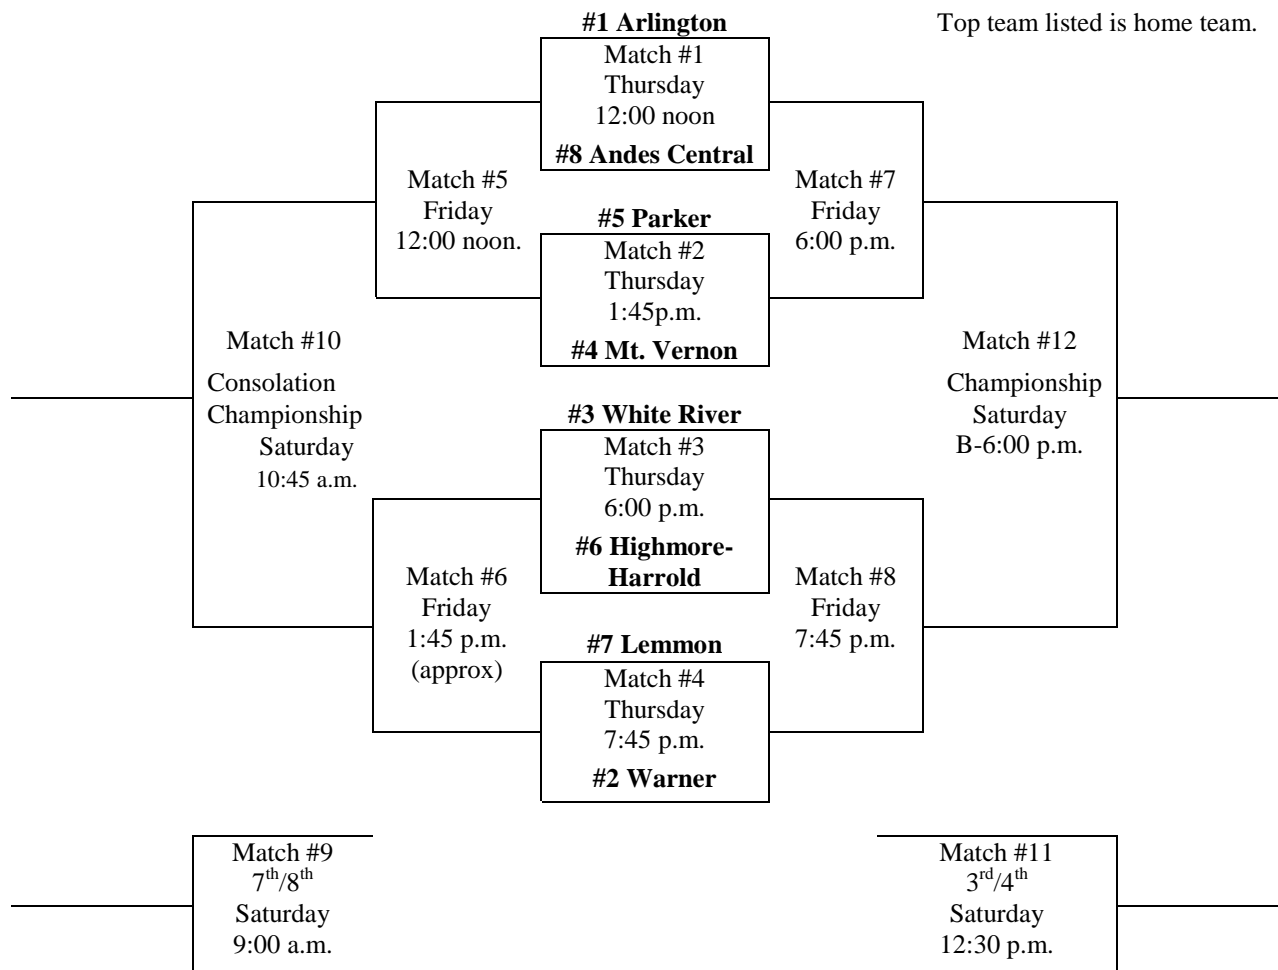

2009 STATE VOLLEYBALL TOURNAMENT BRACKET

CLASS "B"

NOVEMBER 19-20-21, 2009

WATERTOWN CIVIC ARENA - WATERTOWN

(All times listed are Central Time)

Top team listed is home team.

Season records and seeding points:

	Seeding points	Season record through region play	Practice Schedule
Arlington	54.14	31-1	10:00 – 11:00
Warner	50.37	28-2	11:00 – 12:00
White River	50.33	29-4	4:00 – 5:00
Mt. Vernon	48.64	24-1	1:00 – 2:00
Parker	48.52	25-5	12:00 – 1:00
Highmore-Harrold	41.48	24-6	2:00 – 3:00
Lemmon	40.67	26-7	5:00 – 6:00
Andes Central	35.56	20-10	3:00 – 4:00