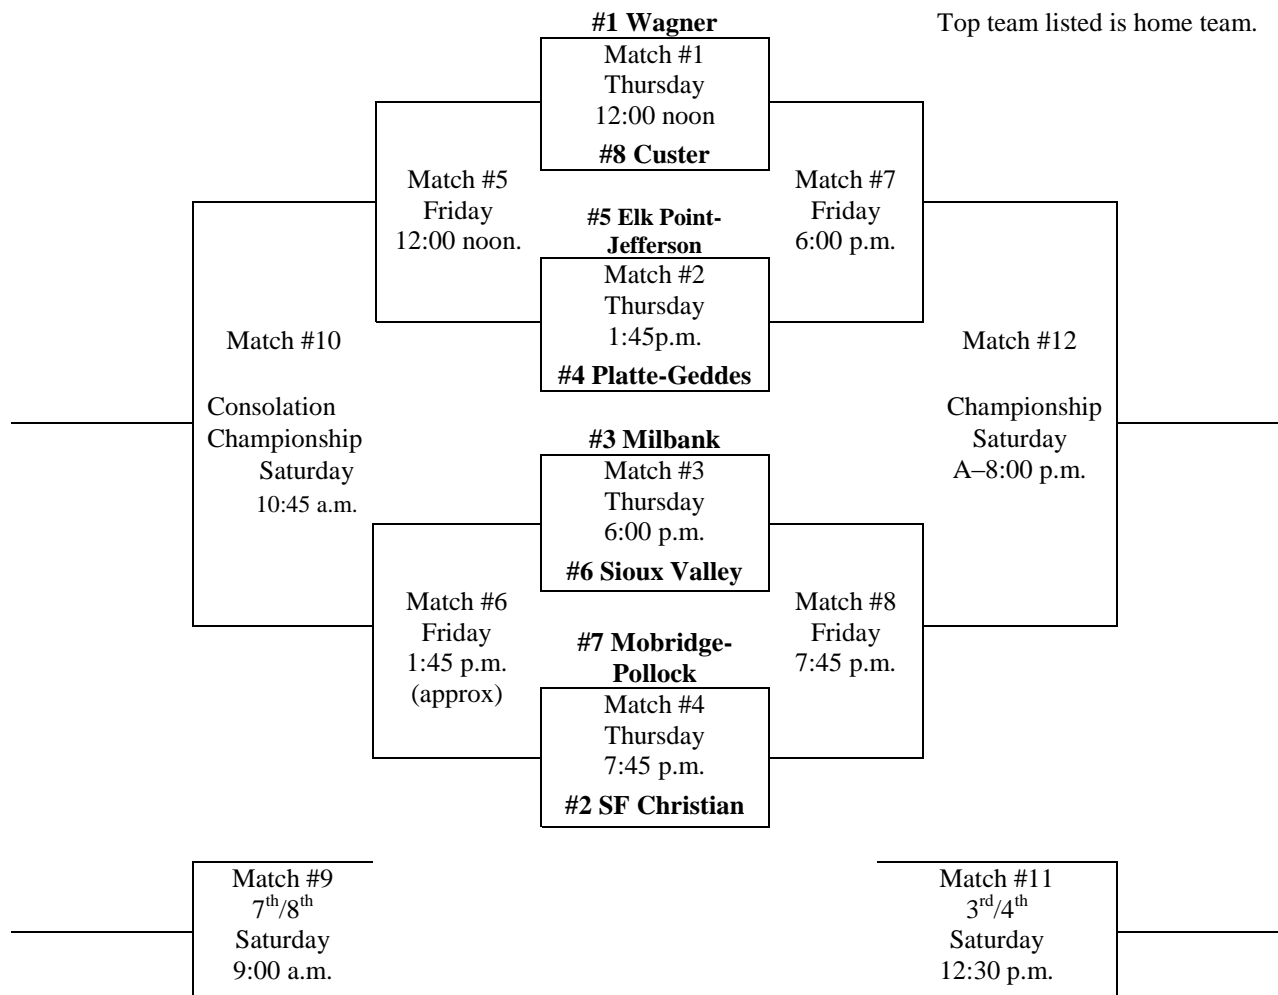

2009 STATE VOLLEYBALL TOURNAMENT BRACKET

CLASS "A"

NOVEMBER 19-20-21, 2009

WATERTOWN CIVIC ARENA - WATERTOWN

(All times listed are Central Time)

Top team listed is home team.

Season records and seeding points:

	Seeding points	Season record through region play	Practice Schedule
Wagner	48.28	31-1	2:00 – 3:00
Sioux Falls Christian	45.71	22-2	12:00 – 1:00
Milbank	43.18	22-3	10:00 – 11:00
Platte-Geddes	42.00	24-4	3:00 – 4:00
Elk Point-Jefferson	40.00	22-5	1:00 – 2:00
Sioux Valley	38.46	23-6	11:00 – 12:00
Mobridge-Pollock	37.04	23-7	4:00 – 5:00
Custer	33.45	22-10	5:00 – 6:00