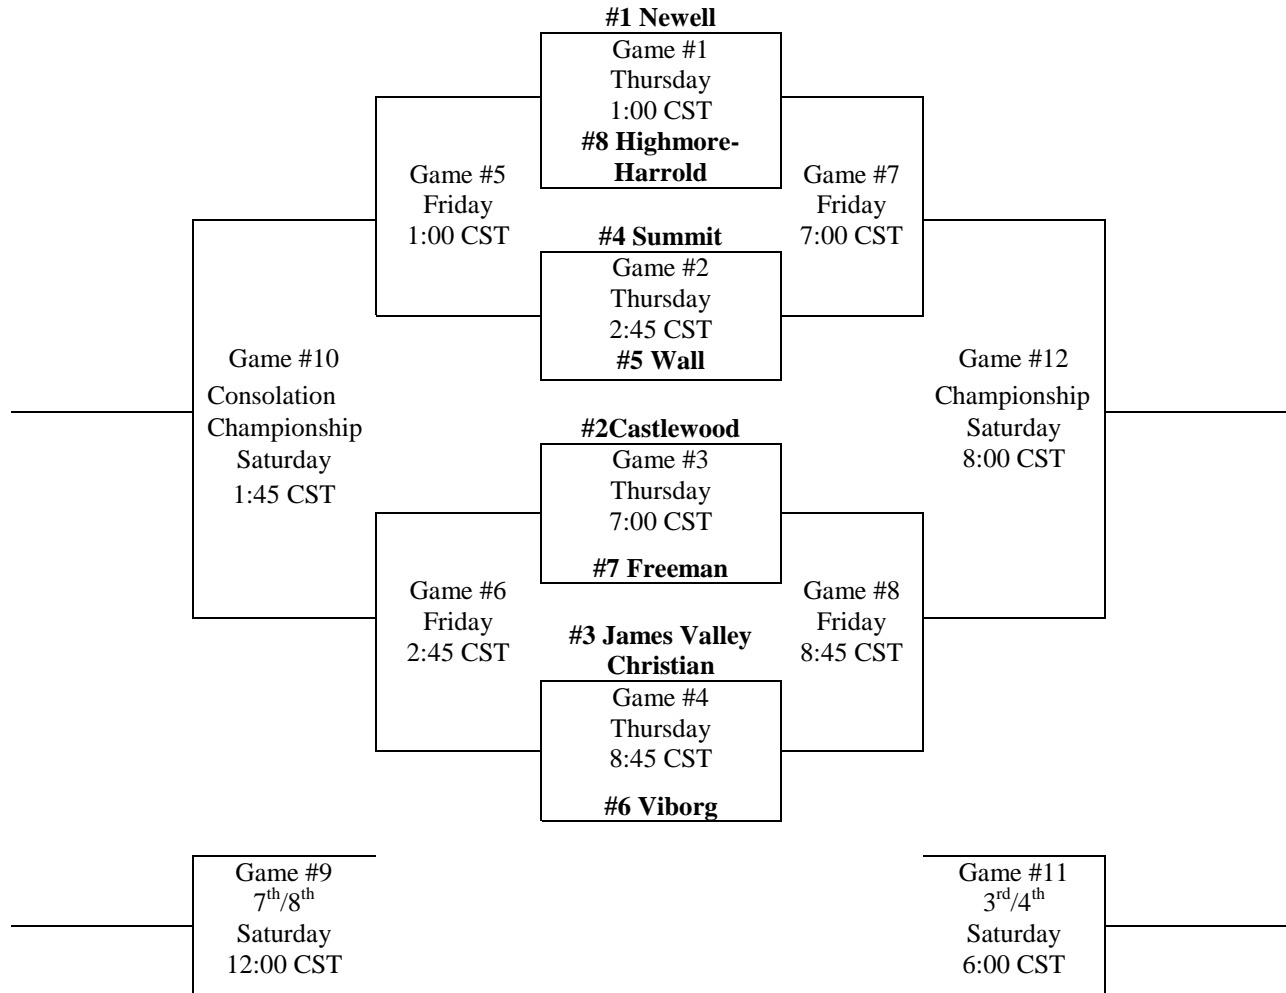

**2010 STATE "B" GIRLS BASKETBALL TOURNAMENT
MARCH 11-13, 2010 – WATERTOWN CIVIC ARENA**

TIME SCHEDULE/SHIRT COLORS

Top Team in a bracket wears White
Bottom Team in a bracket wears Dark

School	Seeding Points	Record	Practice Time
Newell	55.50	22-1	5:00 – 6:00
Castlewood	50.00	21-2	10:00 – 11:00
James Valley Christian	47.37	21-1	12:00 – 1:00
Summit	45.00	20-3	11:00 – 12:00
Wall	44.50	20-3	4:00 – 5:00
Viborg	43.68	19-3	2:00 – 3:00
Freeman	42.00	19-4	1:00 – 2:00
Highmore-Harrold	39.00	18-5	3:00 – 4:00

NOTE: Records listed are through region tournaments.