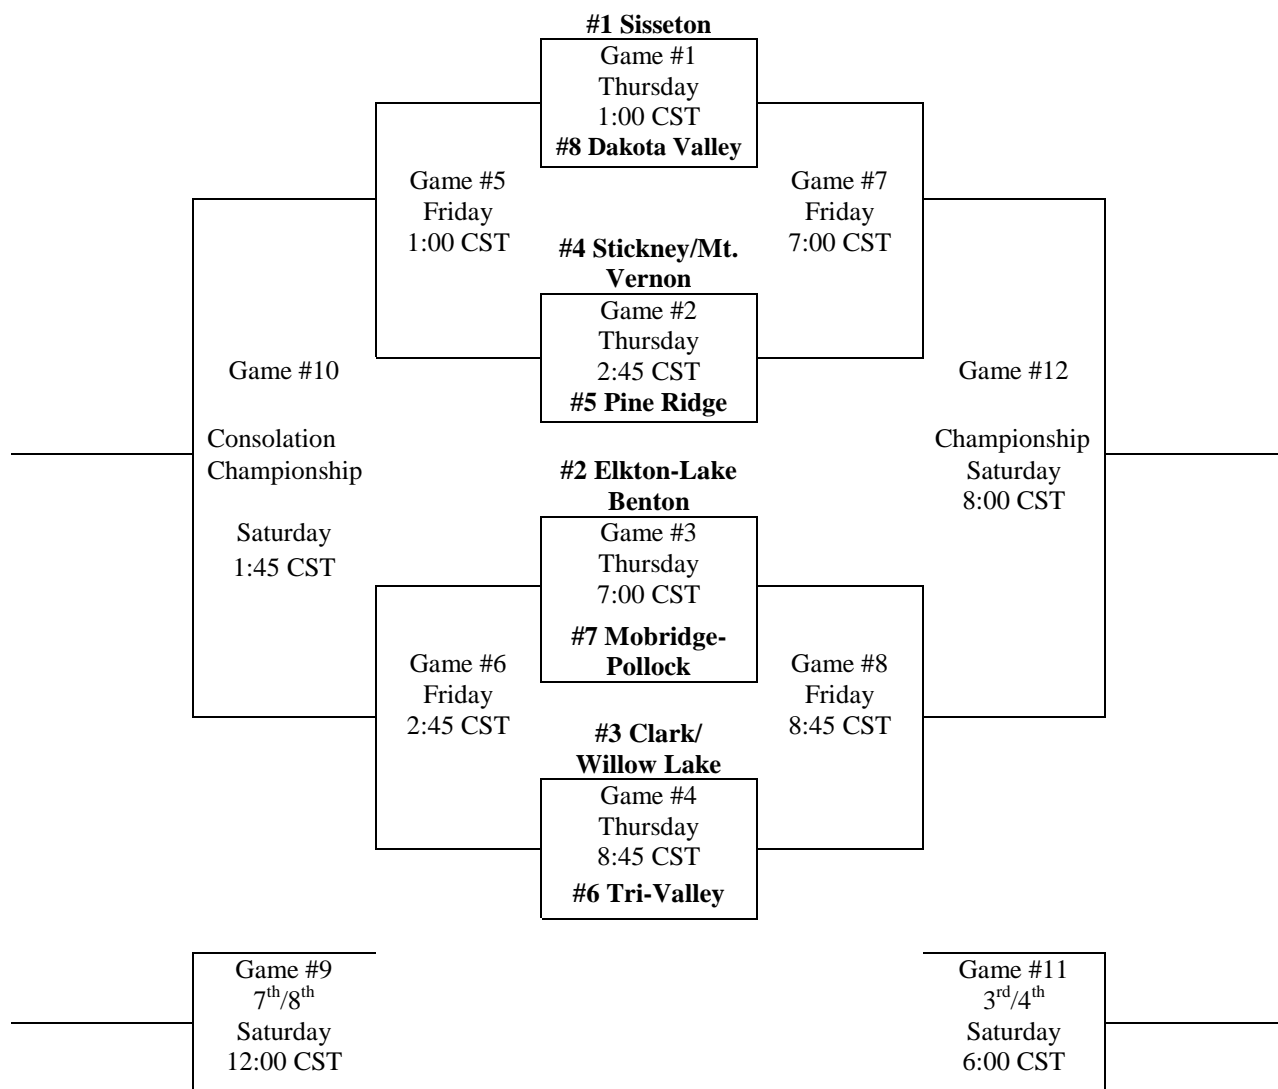

**2010 STATE "A" GIRLS BASKETBALL TOURNAMENT
MARCH 11-13, 2010 – BARNETT CENTER – ABERDEEN**

TIME SCHEDULE/SHIRT COLORS

Top Team in a bracket wears White
Bottom Team in a bracket wears Dark

School	Seeding Points	Record	Practice Time
*Sisseton	47.50	22-1	10:00 – 11:00
Elkton-Lake Benton	47.50	22-1	2:00 – 3:00
Clark/Willow Lake	45.00	21-2	12:00 – 1:00
Stickney/Mt. Vernon	42.50	20-3	1:00 – 2:00
Pine Ridge	40.53	18-4	4:00 – 5:00
Tri-Valley	40.00	19-4	3:00 – 4:00
Moberidge-Pollock	37.50	18-5	11:00 – 12:00
Dakota Valley	37.37	17-5	5:00 – 6:00

*Sisseton won highest seed over Elkton-Lake Benton by drawing.

NOTE: Records listed are through region tournaments.

Practice times: If two teams are same distance from tournament, higher seed practices later.