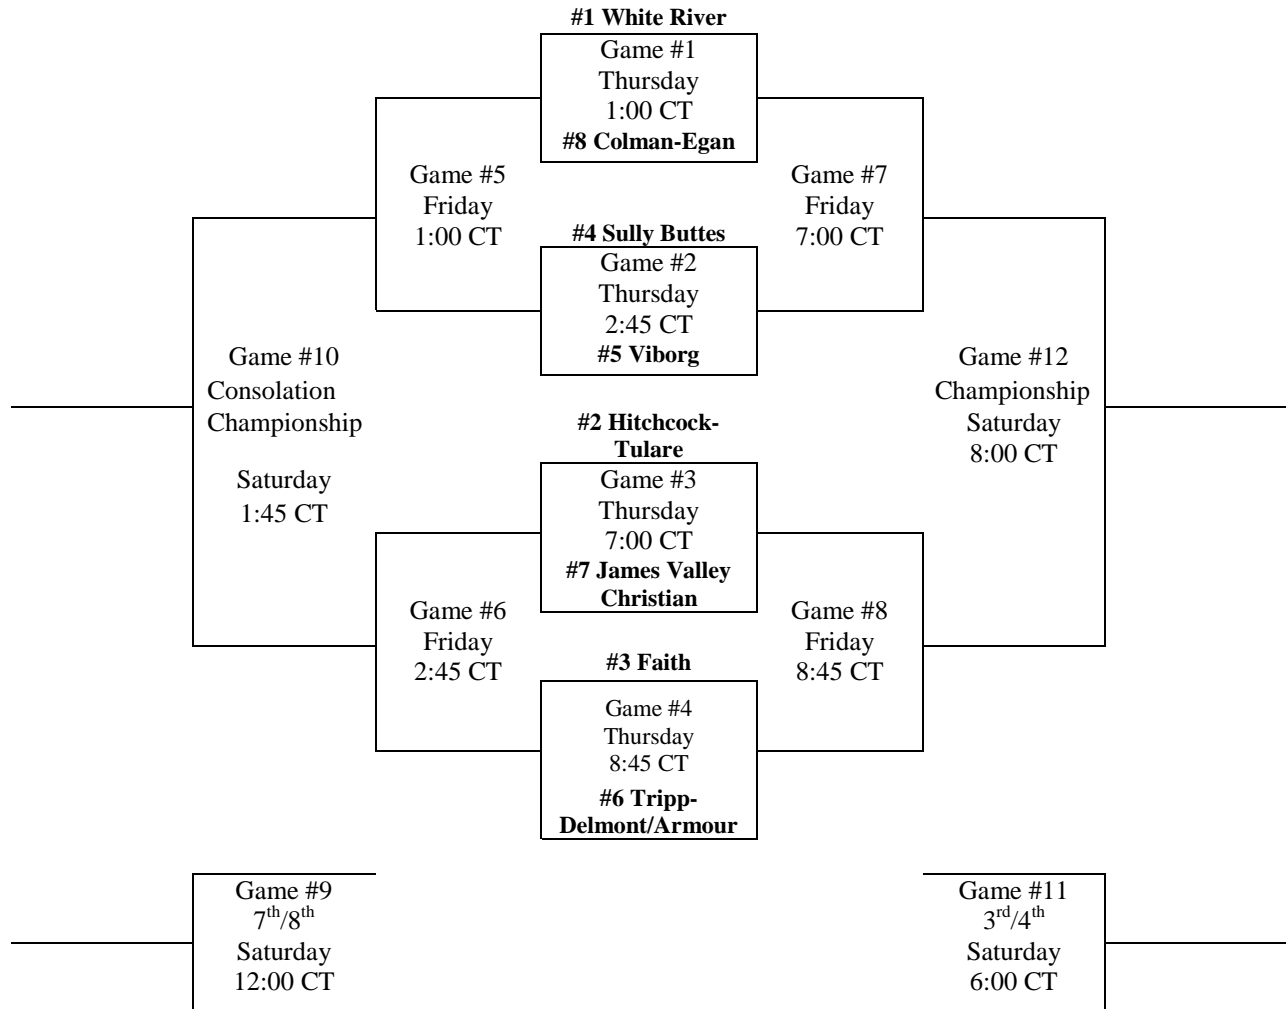

**2010 STATE “B” BOYS BASKETBALL TOURNAMENT
MARCH 18-20, 2010 – BARNETT CENTER - ABERDEEN**

TIME SCHEDULE/SHIRT COLORS

Top Team in a bracket wears White (W)
Bottom Team in a bracket wears Dark (D)

School	Seeding Points	Record through Region	Practice Time
White River	50.00	21-2	5:00 – 6:00
Hitchcock-Tulare	48.50	22-1	10:00 – 11:00
Faith	46.00	21-2	3:00 – 4:00
Sully Buttes	45.00	20-3	12:00 – 1:00
Viborg	43.50	20-3	4:00 – 5:00
Tripp-Delmont/Armour	40.00	18-5	1:00 – 2:00
James Valley Christian	34.21	16-6	11:00 – 12:00
Colman-Egan	27.37	12-10	2:00 – 3:00

Teams are seeded 1 through 8 by regular season seeding points.

Practice Times: The team closest to the site will practice first, followed by the next closest, etc.